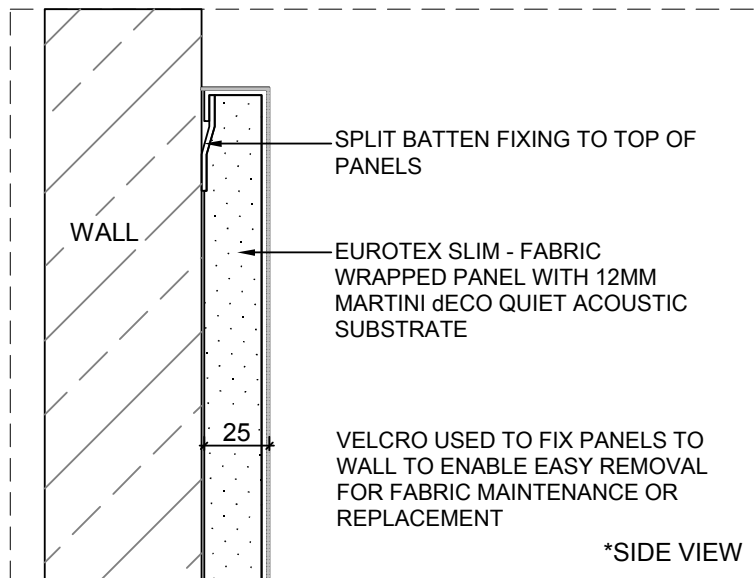

installation info

EUROTEX TO WALLS

euroTEX panels come in two thicknesses

SLIM, has an overall thickness of 25mm and

CORE, has an overall thickness of 45mm.

The difference between the two panel thicknesses is the *martini dECO Quiet* acoustic substrate, offering a choice of two different acoustic performances, depending on what level of absorption will suit your space best.

euroTEX SLIM

INSTALLATION DETAIL

Fabric wrapped panel with 12mm martini dECO Quiet acoustic substrate.

euroTEX CORE

INSTALLATION DETAIL

Fabric wrapped panel with 25mm martini dECO Quiet acoustic substrate.