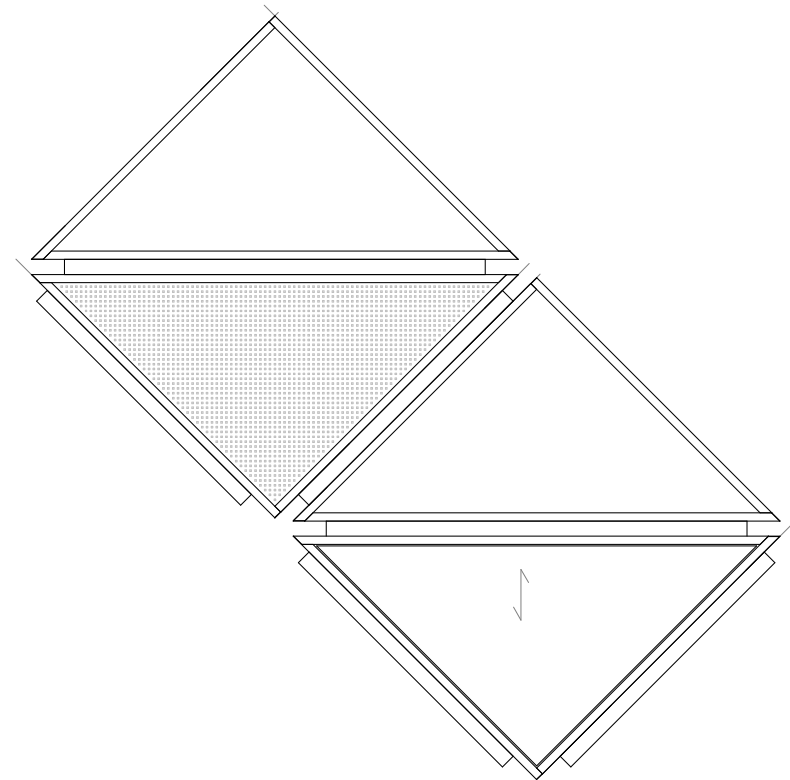

Isometric view  
- from below

Isometric view  
- from above

Reflected plan view

**euroCSC Geometric**  
DESIGN ISOMETRICS

  
**europanel**  
acoustic solutions

COMPLETE YOUR DESIGN WITH EUROPANEL | CALL 02 8284 6410 | [WWW.EUROPANEL.COM.AU](http://WWW.EUROPANEL.COM.AU)