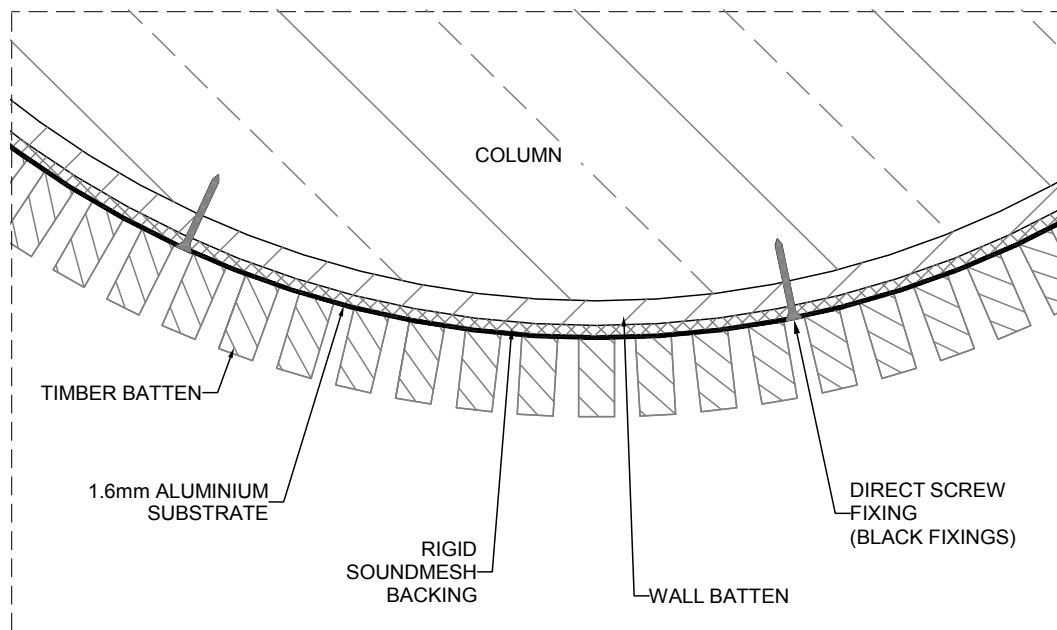

Plan section showing direct fixing

COMPLETE YOUR DESIGN WITH **EUROPANEL**
HELPLINE 02 8284 6410 WWW.EUROPANEL.COM.AU

europanel
acoustic solutions