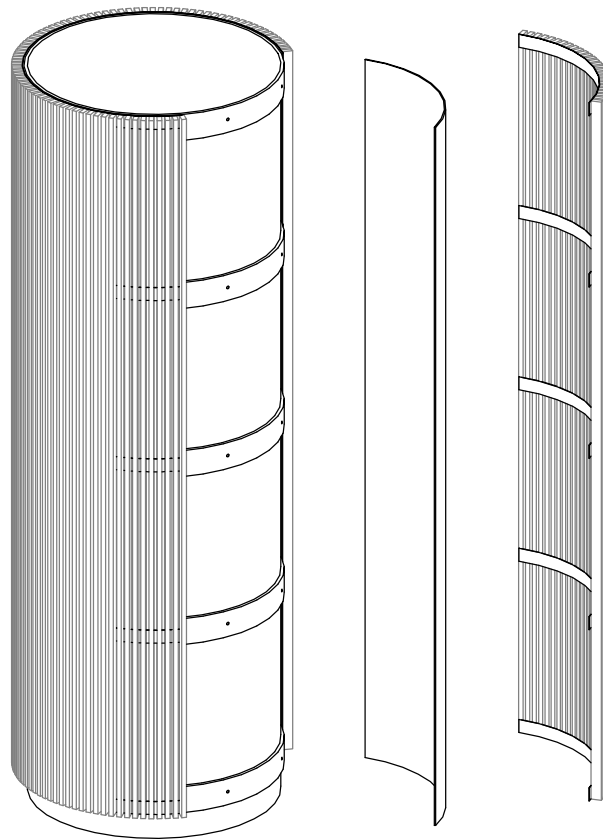

installation info

EUROSHAPE CURVABLE PANELS TO COLUMNS

Direct fixing

Plan section showing direct fixing

COMPLETE YOUR DESIGN WITH **EUROPANEL**
HELPLINE 02 8284 6410 WWW.EUROPANEL.COM.AU

europanel
acoustic solutions