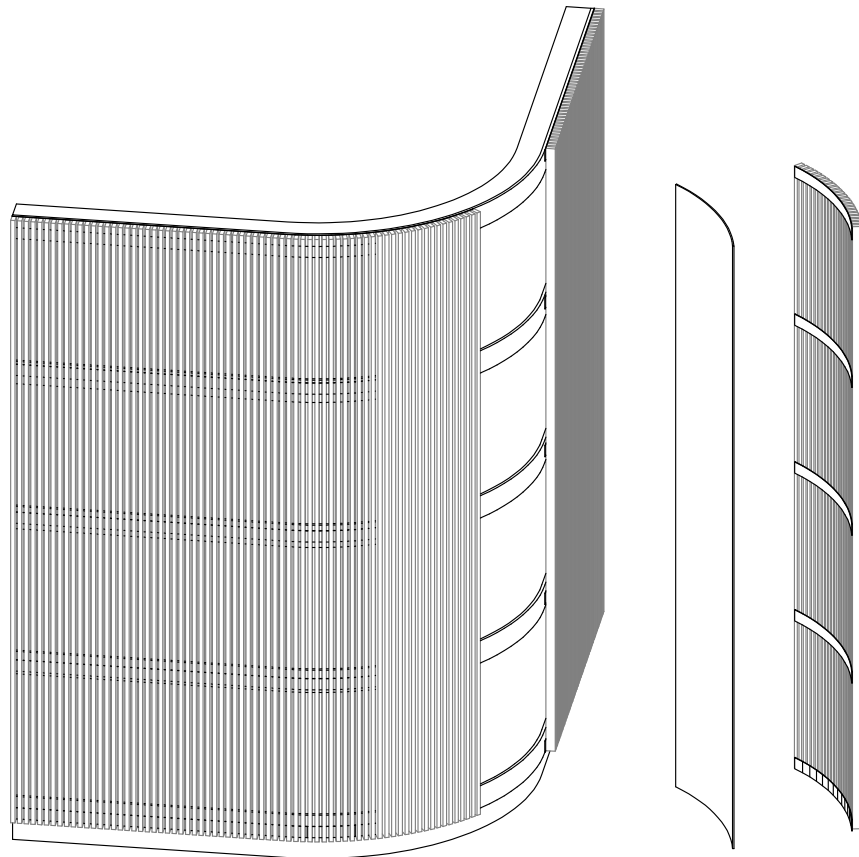

installation info

EUROSHAPE CURVABLE PANELS TO COLUMNS

Direct fixing

Plan section showing direct fixing

COMPLETE YOUR DESIGN WITH **EUROPANEL**
HELPLINE 02 8284 6410 WWW.EUROPANEL.COM.AU

europanel
acoustic solutions