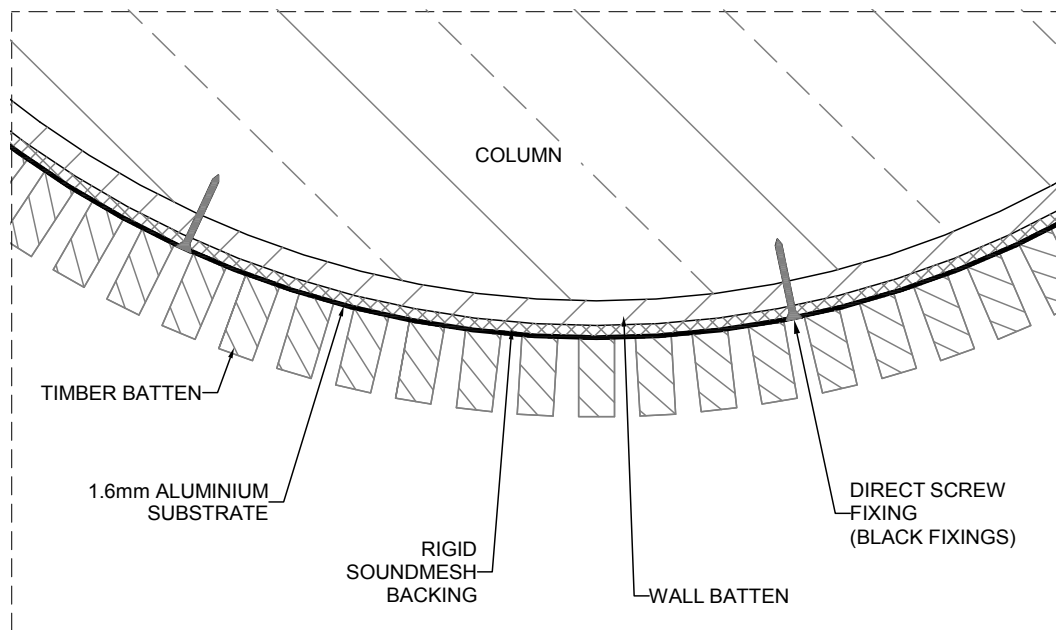

installation info

EUROSHAPE CURVABLE PANELS TO COLUMNS

Direct fixing

Plan section showing direct fixing

COMPLETE YOUR DESIGN WITH **EUROPANEL**
HELPLINE 02 8284 6410 WWW.EUROPANEL.COM.AU

europanel
acoustic solutions