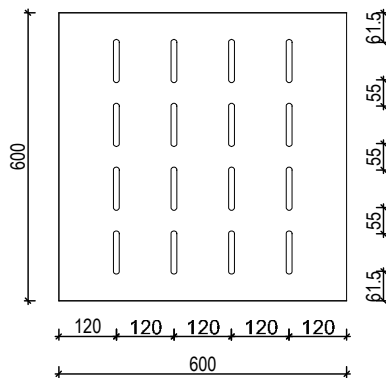

euroHUSH S6

DESIGN SPECS

europanel
acoustic solutions

OPEN AREA:

8mm Slots 2.9%
10mm Slots 3.6%

ANY PANEL SIZE AVAILABLE UP TO:

Standard MDF 3600 x 1200mm
Ply / Black MDF 2400 x 1200mm

WALL & CEILING

CEILING TILES

How to specify

EXAMPLE SPECIFICATION: **EH-S6/10-S-PO-BLUE**

PRODUCT	DESIGN	SLOT WIDTH	SUBSTRATE	FINISH	OTHER
EH euroHUSH	S# Standard C# Custom	/# 8, 10, 12mm	S Standard MDF B Black MDF P Plywood	PR Prefinished PO Polyurethane V Veneer M Magnetic	? Species/colour

COMPLETE YOUR DESIGN WITH **EUROPANEL**
HELPLINE 02 8284 6410 WWW.EUROPANEL.COM.AU