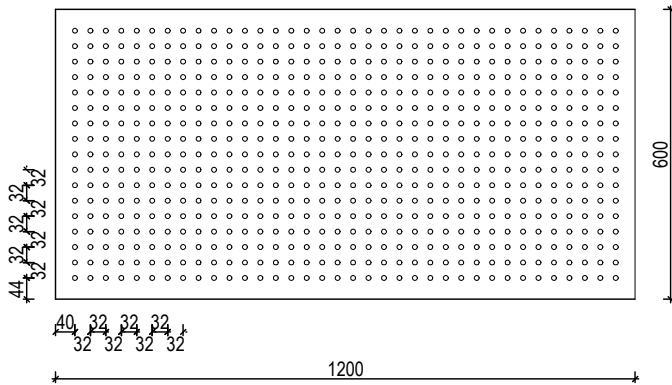

euroHUSH S9

DESIGN SPECS

europanel
acoustic solutions

OPEN AREA:

8mm Holes 4.6%
10mm Holes 7.2%
12mm Holes 10.4%

ANY PANEL SIZE AVAILABLE UP TO:

Standard MDF 3600 x 1200mm
Ply / Black MDF 2400 x 1200mm

WALL & CEILING

CEILING TILES

How to specify

EXAMPLE SPECIFICATION: **EH-S9/10-S-PO-BLUE**

PRODUCT	DESIGN	SLOT WIDTH	SUBSTRATE	FINISH	OTHER
EH euroHUSH	S# Standard C# Custom	/# 8, 10, 12mm	S Standard MDF B Black MDF P Plywood	PR Prefinished PO Polyurethane V Veneer M Magnetic	? Species/colour

COMPLETE YOUR DESIGN WITH **EUROPANEL**
HELPLINE 02 8284 6410 WWW.EUROPANEL.COM.AU