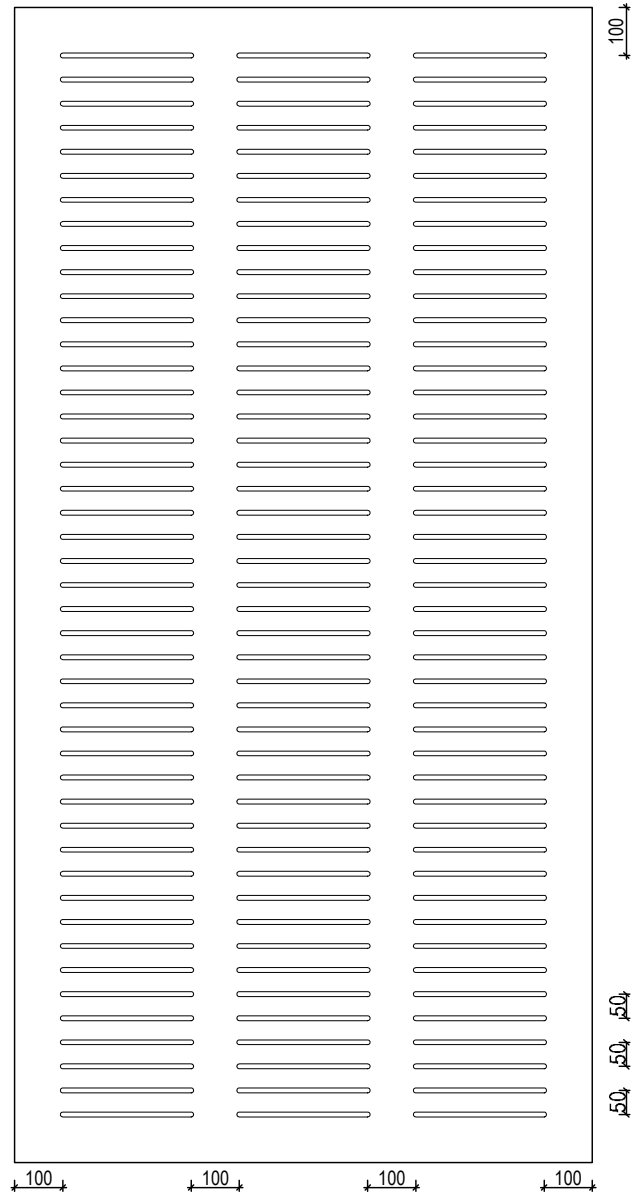

WALL & CEILING

How to specify

EXAMPLE SPECIFICATION: **EH-S3/10-S-PO-BLUE**

PRODUCT	DESIGN	SLOT WIDTH	SUBSTRATE	FINISH	OTHER
EH euroHUSH	S# Standard C# Custom	/# 8, 10, 12mm	S Standard MDF B Black MDF P Plywood	PR Prefinished PO Polyurethane V Veneer M Magnetic	? Species/colour

COMPLETE YOUR DESIGN WITH **EUROPANEL**
HELPLINE 02 8284 6410 WWW.EUROPANEL.COM.AU