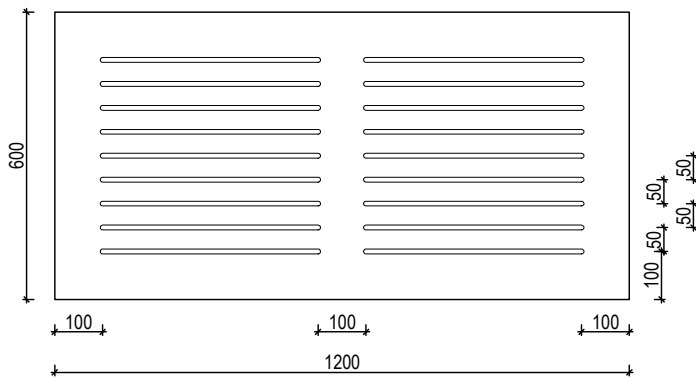

Standard MDF 3600 x 1200mm
Ply / Black MDF 2400 x 1200mm

WALL & CEILING

CEILING TILES

How to specify

EXAMPLE SPECIFICATION: **EH-S2/10-S-PO-BLUE**

PRODUCT	DESIGN	SLOT WIDTH	SUBSTRATE	FINISH	OTHER
EH euroHUSH	S# Standard C# Custom	/# 8, 10, 12mm	S Standard MDF B Black MDF P Plywood	PR Prefinished PO Polyurethane V Veneer M Magnetic	? Species/colour