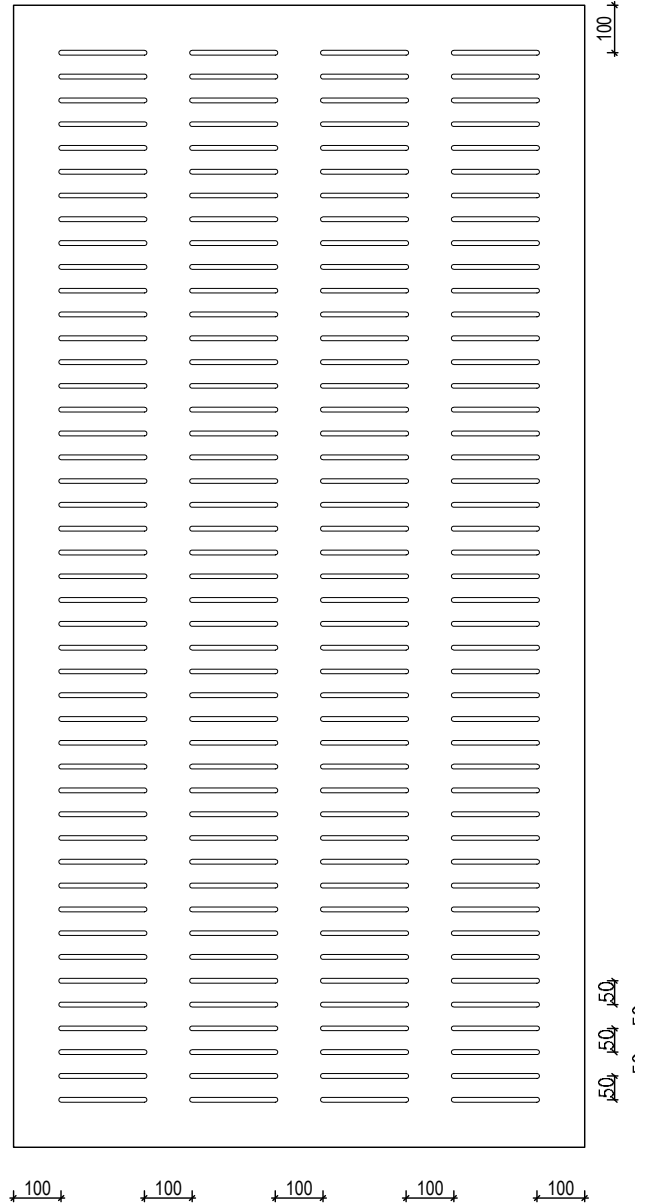

euroHUSH S4

DESIGN SPECS

europanel
acoustic solutions

OPEN AREA:

8mm Slots 9.1%
10mm Slots 11.4%

ANY PANEL SIZE AVAILABLE UP TO:

Standard MDF 3600 x 1200mm
Ply / Black MDF 2400 x 1200mm

WALL & CEILING

CEILING TILES

How to specify

EXAMPLE SPECIFICATION: **EH-S4/10-S-PO-BLUE**

PRODUCT	DESIGN	SLOT WIDTH	SUBSTRATE	FINISH	OTHER
EH euroHUSH	S# Standard C# Custom	/# 8, 10, 12mm	S Standard MDF B Black MDF P Plywood	PR Prefinished PO Polyurethane V Veneer M Magnetic	? Species/colour

COMPLETE YOUR DESIGN WITH **EUROPANEL**
HELPLINE 02 8284 6410 WWW.EUROPANEL.COM.AU