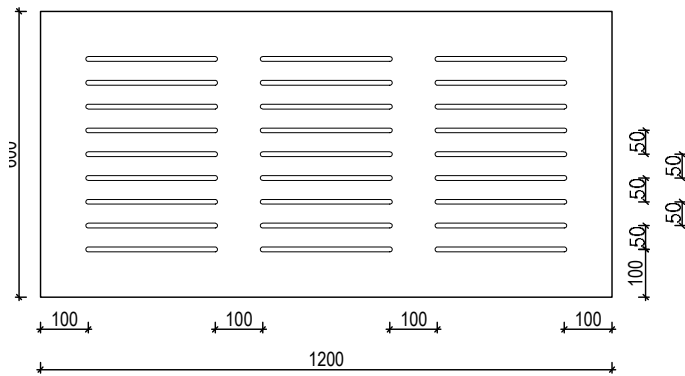

euroHUSH S3

DESIGN SPECS

europanel
acoustic solutions

OPEN AREA:

8mm Slots 10.3%
10mm Slots 12.9%

ANY PANEL SIZE AVAILABLE UP TO:

Standard MDF 3600 x 1200mm
Ply / Black MDF 2400 x 1200mm

CEILING TILES