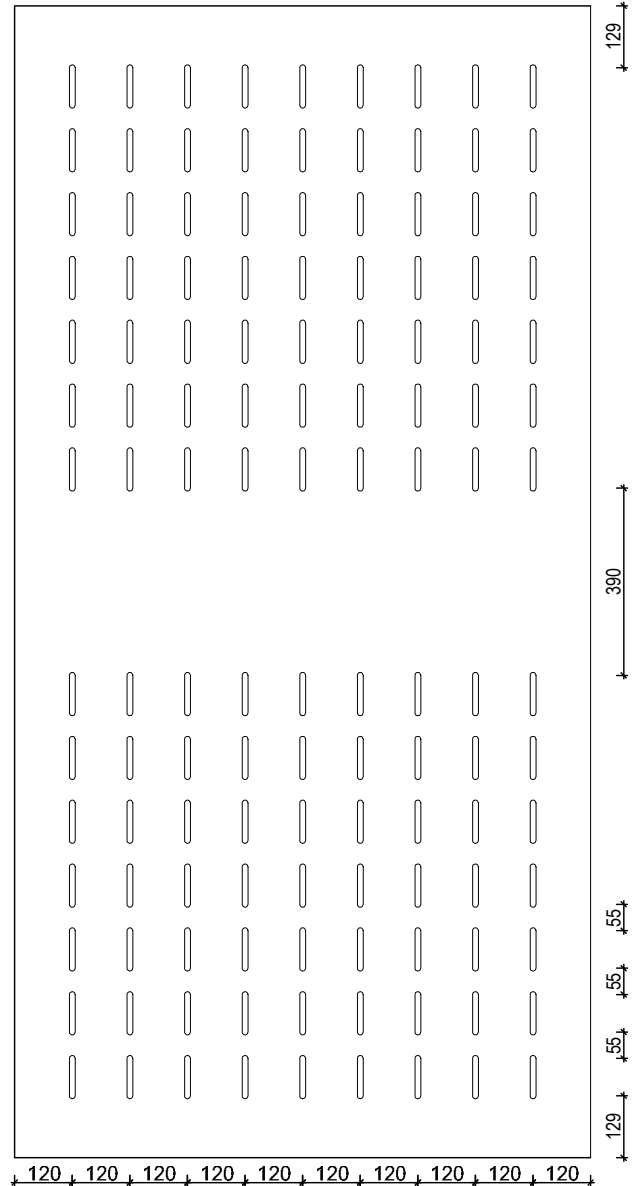

euroHUSH S6

DESIGN SPECS

europanel
acoustic solutions

OPEN AREA:

8mm Slots 2.9%
10mm Slots 3.6%

ANY PANEL SIZE AVAILABLE UP TO:

Standard MDF 3600 x 1200mm
Ply / Black MDF 2400 x 1200mm

WALL & CEILING

CEILING TILES

How to specify

EXAMPLE SPECIFICATION: **EH-S6/10-S-PO-BLUE**

PRODUCT	DESIGN	SLOT WIDTH	SUBSTRATE	FINISH	OTHER
EH euroHUSH	S# Standard C# Custom	/# 8, 10, 12mm	S Standard MDF B Black MDF P Plywood	PR Prefinished PO Polyurethane V Veneer M Magnetic	? Species/colour

COMPLETE YOUR DESIGN WITH **EUROPANEL**
HELPLINE 02 8284 6410 WWW.EUROPANEL.COM.AU