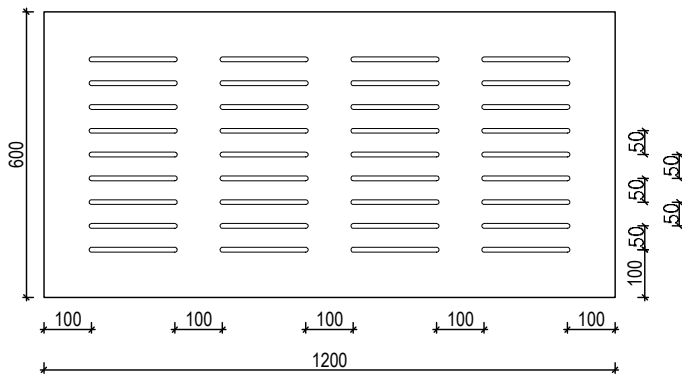

euroHUSH S4

DESIGN SPECS

europanel
acoustic solutions

OPEN AREA:

8mm Slots 9.1%
10mm Slots 11.4%

ANY PANEL SIZE AVAILABLE UP TO:

Standard MDF 3600 x 1200mm
Ply / Black MDF 2400 x 1200mm

WALL & CEILING

CEILING TILES

How to specify

EXAMPLE SPECIFICATION: **EH-S4/10-S-PO-BLUE**

PRODUCT	DESIGN	SLOT WIDTH	SUBSTRATE	FINISH	OTHER
EH euroHUSH	S# Standard C# Custom	/# 8, 10, 12mm	S Standard MDF B Black MDF P Plywood	PR Prefinished PO Polyurethane V Veneer M Magnetic	? Species/colour

COMPLETE YOUR DESIGN WITH **EUROPANEL**
HELPLINE 02 8284 6410 WWW.EUROPANEL.COM.AU