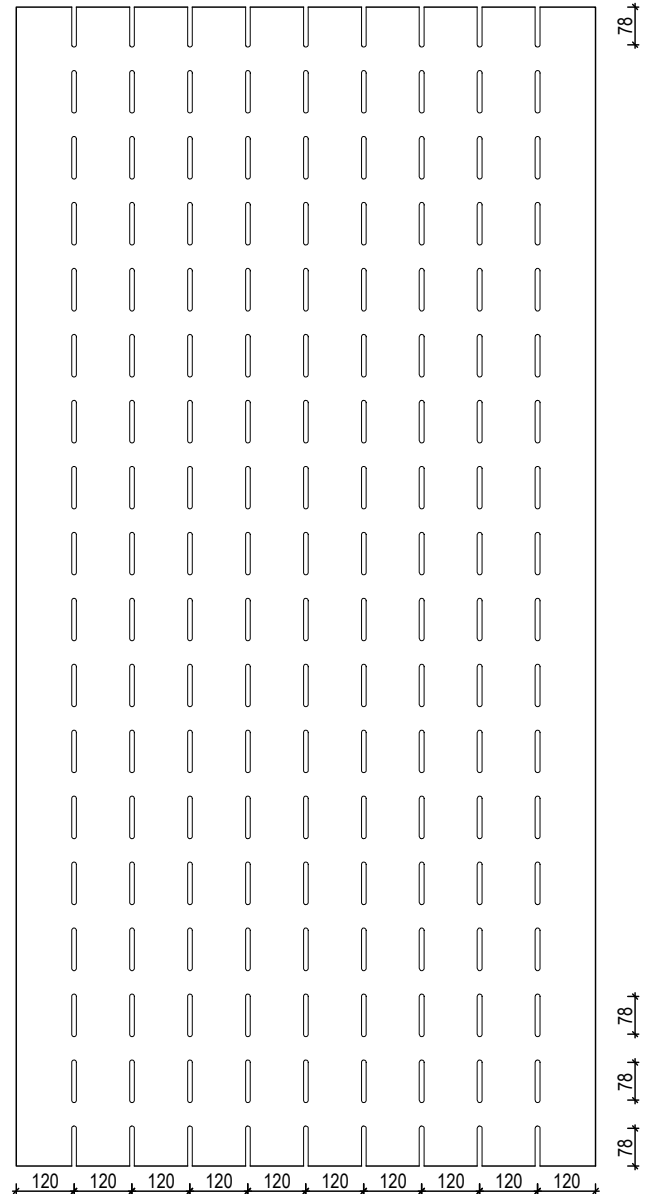

euroHUSH S7

DESIGN SPECS

europanel
acoustic solutions

OPEN AREA:

8mm Slots 3.8%
10mm Slots 4.8%

ANY PANEL SIZE AVAILABLE UP TO:

Standard MDF 3600 x 1200mm
Ply / Black MDF 2400 x 1200mm

WALL & CEILING

How to specify

EXAMPLE SPECIFICATION: **EH-S7/10-S-PO-BLUE**

PRODUCT	DESIGN	SLOT WIDTH	SUBSTRATE	FINISH	OTHER
EH euroHUSH	S# Standard C# Custom	/# 8, 10, 12mm	S Standard MDF B Black MDF P Plywood	PR Prefinished PO Polyurethane V Veneer M Magnetic	? Species/colour

COMPLETE YOUR DESIGN WITH **EUROPANEL**
HELPLINE 02 8284 6410 WWW.EUROPANEL.COM.AU