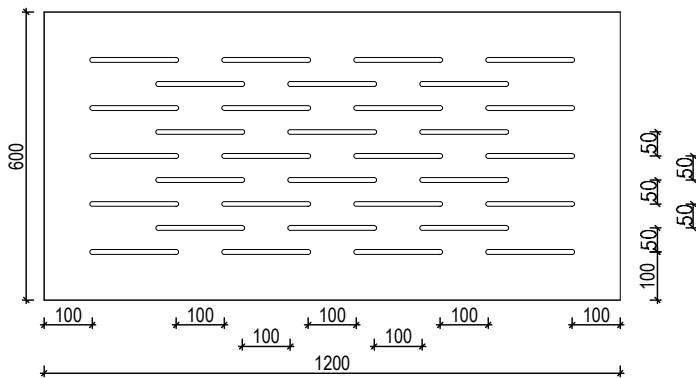

euroHUSH S5

DESIGN SPECS

europanel
acoustic solutions

OPEN AREA:

8mm Slots 8%
10mm Slots 10%

ANY PANEL SIZE AVAILABLE UP TO:

Standard MDF 3600 x 1200mm
Ply / Black MDF 2400 x 1200mm

WALL & CEILING

CEILING TILES

How to specify

EXAMPLE SPECIFICATION: **EH-S5/10-S-PO-BLUE**

PRODUCT	DESIGN	SLOT WIDTH	SUBSTRATE	FINISH	OTHER
EH euroHUSH	S# Standard C# Custom	/# 8, 10, 12mm	S Standard MDF B Black MDF P Plywood	PR Prefinished PO Polyurethane V Veneer M Magnetic	? Species/colour

COMPLETE YOUR DESIGN WITH **EUROPANEL**
HELPLINE 02 8284 6410 WWW.EUROPANEL.COM.AU