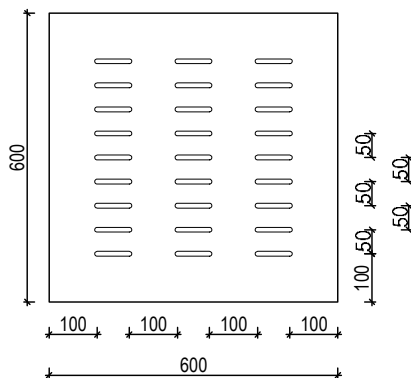

euroHUSH S3

DESIGN SPECS

europanel
acoustic solutions

OPEN AREA:

8mm Slots 10.3%
10mm Slots 12.9%

ANY PANEL SIZE AVAILABLE UP TO:

Standard MDF 3600 x 1200mm
Ply / Black MDF 2400 x 1200mm

CEILING TILES