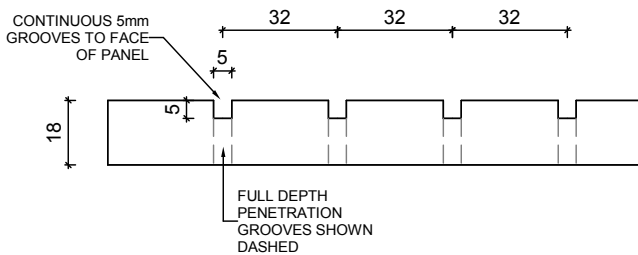

euroHUSH S1 LINEAR

DESIGN SPECS

europanel
acoustic solutions

OPEN AREA:

5mm Slots 13%

ANY PANEL SIZE AVAILABLE UP TO:

Standard MDF 3600 x 1200mm

WALL & CEILING

CEILING TILES

How to specify

EXAMPLE SPECIFICATION: **EH-S1L/5-substrate-finish-colour**

PRODUCT	DESIGN	SLOT WIDTH	SUBSTRATE	FINISH	OTHER
EH euroHUSH	S# Standard	/# 5mm	S Standard MDF B Black MDF P Plywood	PR Prefinished PO Polyurethane V Veneer M Magnetic	? Species/colour

COMPLETE YOUR DESIGN WITH **EUROPANEL**
HELPLINE 02 8284 6410 WWW.EUROPANEL.COM.AU