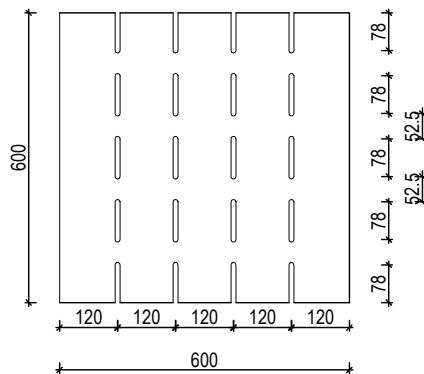

euroHUSH S7

DESIGN SPECS

europanel
acoustic solutions

OPEN AREA:

8mm Slots 3.8%
10mm Slots 4.8%

ANY PANEL SIZE AVAILABLE UP TO:

Standard MDF 3600 x 1200mm
Ply / Black MDF 2400 x 1200mm

WALL & CEILING

How to specify

EXAMPLE SPECIFICATION: **EH-S7/10-S-PO-BLUE**

PRODUCT	DESIGN	SLOT WIDTH	SUBSTRATE	FINISH	OTHER
EH euroHUSH	S# Standard C# Custom	/# 8, 10, 12mm	S Standard MDF B Black MDF P Plywood	PR Prefinished PO Polyurethane V Veneer M Magnetic	? Species/colour

COMPLETE YOUR DESIGN WITH **EUROPANEL**
HELPLINE 02 8284 6410 WWW.EUROPANEL.COM.AU