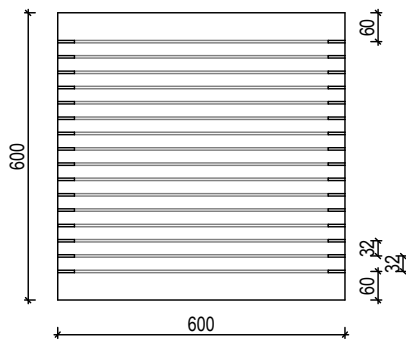

euroHUSH S1 LINEAR

DESIGN SPECS

europanel
acoustic solutions

OPEN AREA:

5mm Slots 13%

ANY PANEL SIZE AVAILABLE UP TO:

Standard MDF 3600 x 1200mm

WALL & CEILING

CEILING TILES

How to specify

EXAMPLE SPECIFICATION: **EH-S1L/5-substrate-finish-colour**

PRODUCT	DESIGN	SLOT WIDTH	SUBSTRATE	FINISH	OTHER
EH euroHUSH	S# Standard	/# 5mm	S Standard MDF B Black MDF P Plywood	PR Prefinished PO Polyurethane V Veneer M Magnetic	? Species/colour

COMPLETE YOUR DESIGN WITH **EUROPANEL**
HELPLINE 02 8284 6410 WWW.EUROPANEL.COM.AU