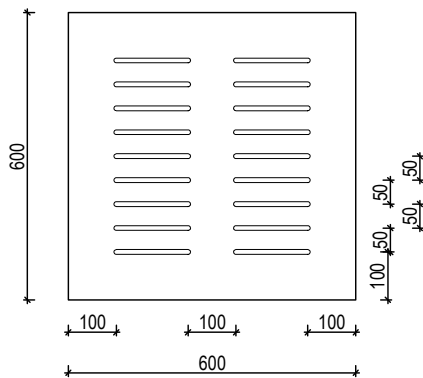

Standard MDF 3600 x 1200mm
Ply / Black MDF 2400 x 1200mm

WALL & CEILING

CEILING TILES

How to specify

EXAMPLE SPECIFICATION: **EH-S2/10-S-PO-BLUE**

PRODUCT	DESIGN	SLOT WIDTH	SUBSTRATE	FINISH	OTHER
EH euroHUSH	S# Standard C# Custom	/# 8, 10, 12mm	S Standard MDF B Black MDF P Plywood	PR Prefinished PO Polyurethane V Veneer M Magnetic	? Species/colour