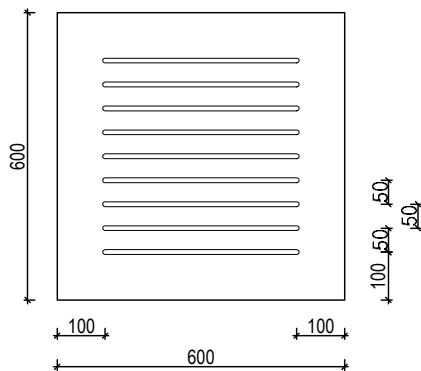

euroHUSH S1

DESIGN SPECS

europanel
acoustic solutions

OPEN AREA:

8mm Slots 12.6%
10mm Slots 15.7%

ANY PANEL SIZE AVAILABLE UP TO:

Standard MDF 3600 x 1200mm
Ply / Black MDF 2400 x 1200mm

WALL & CEILING

CEILING TILES

How to specify

EXAMPLE SPECIFICATION: **EH-S1/10-S-PO-BLUE**

PRODUCT	DESIGN	SLOT WIDTH	SUBSTRATE	FINISH	OTHER
EH euroHUSH	S# Standard C# Custom	/# 8, 10, 12mm	S Standard MDF B Black MDF P Plywood	PR Prefinished PO Polyurethane V Veneer M Magnetic	? Species/colour

COMPLETE YOUR DESIGN WITH **EUROPANEL**
HELPLINE 02 8284 6410 WWW.EUROPANEL.COM.AU