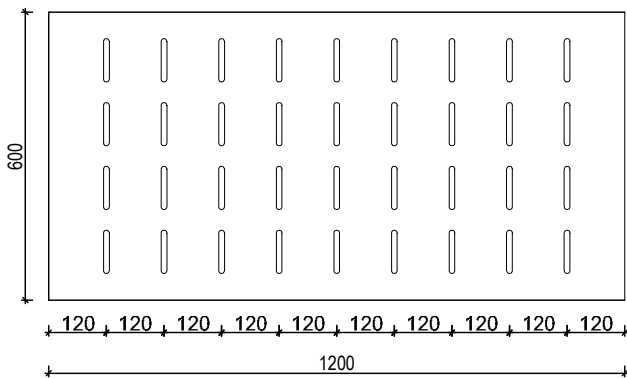

euroHUSH S6

DESIGN SPECS

europanel
acoustic solutions

OPEN AREA:

8mm Slots 2.9%
10mm Slots 3.6%

ANY PANEL SIZE AVAILABLE UP TO:

Standard MDF 3600 x 1200mm
Ply / Black MDF 2400 x 1200mm

WALL & CEILING

CEILING TILES

How to specify

EXAMPLE SPECIFICATION: **EH-S6/10-S-PO-BLUE**

PRODUCT	DESIGN	SLOT WIDTH	SUBSTRATE	FINISH	OTHER
EH euroHUSH	S# Standard C# Custom	/# 8, 10, 12mm	S Standard MDF B Black MDF P Plywood	PR Prefinished PO Polyurethane V Veneer M Magnetic	? Species/colour

COMPLETE YOUR DESIGN WITH **EUROPANEL**
HELPLINE 02 8284 6410 WWW.EUROPANEL.COM.AU