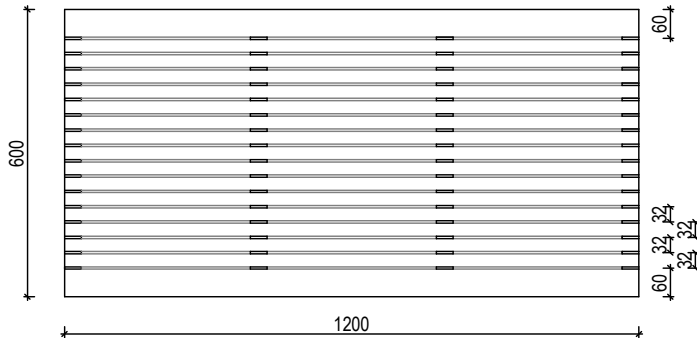

euroHUSH S1 LINEAR

DESIGN SPECS

europanel
acoustic solutions

OPEN AREA:

5mm Slots 13%

ANY PANEL SIZE AVAILABLE UP TO:

Standard MDF 3600 x 1200mm

WALL & CEILING

CEILING TILES

How to specify

EXAMPLE SPECIFICATION: **EH-S1L/5-substrate-finish-colour**

PRODUCT	DESIGN	SLOT WIDTH	SUBSTRATE	FINISH	OTHER
EH euroHUSH	S# Standard	/# 5mm	S Standard MDF B Black MDF P Plywood	PR Prefinished PO Polyurethane V Veneer M Magnetic	? Species/colour

COMPLETE YOUR DESIGN WITH **EUROPANEL**
HELPLINE 02 8284 6410 WWW.EUROPANEL.COM.AU