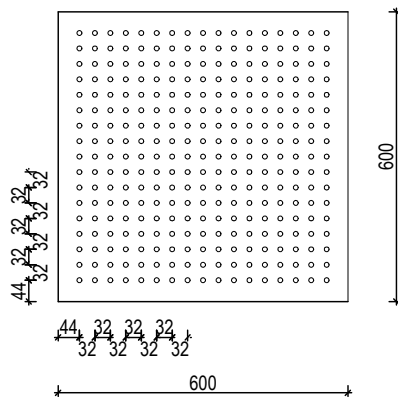

euroHUSH S9

DESIGN SPECS

europanel
acoustic solutions

OPEN AREA:

8mm Holes 4.6%
10mm Holes 7.2%
12mm Holes 10.4%

ANY PANEL SIZE AVAILABLE UP TO:

Standard MDF 3600 x 1200mm
Ply / Black MDF 2400 x 1200mm

WALL & CEILING

CEILING TILES

How to specify

EXAMPLE SPECIFICATION: **EH-S9/10-S-PO-BLUE**

PRODUCT	DESIGN	SLOT WIDTH	SUBSTRATE	FINISH	OTHER
EH euroHUSH	S# Standard C# Custom	/# 8, 10, 12mm	S Standard MDF B Black MDF P Plywood	PR Prefinished PO Polyurethane V Veneer M Magnetic	? Species/colour

COMPLETE YOUR DESIGN WITH **EUROPANEL**
HELPLINE 02 8284 6410 WWW.EUROPANEL.COM.AU