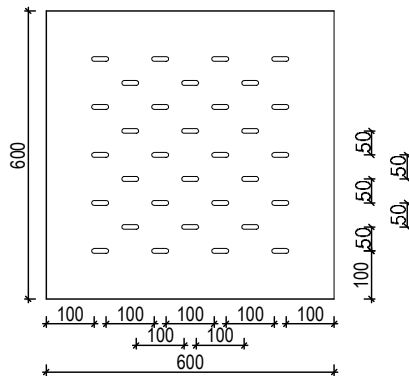

euroHUSH S5

DESIGN SPECS

europanel
acoustic solutions

OPEN AREA:

8mm Slots 8%
10mm Slots 10%

ANY PANEL SIZE AVAILABLE UP TO:

Standard MDF 3600 x 1200mm
Ply / Black MDF 2400 x 1200mm

WALL & CEILING

CEILING TILES

How to specify

EXAMPLE SPECIFICATION: **EH-S5/10-S-PO-BLUE**

PRODUCT	DESIGN	SLOT WIDTH	SUBSTRATE	FINISH	OTHER
EH euroHUSH	S# Standard C# Custom	/# 8, 10, 12mm	S Standard MDF B Black MDF P Plywood	PR Prefinished PO Polyurethane V Veneer M Magnetic	? Species/colour

COMPLETE YOUR DESIGN WITH **EUROPANEL**
HELPLINE 02 8284 6410 WWW.EUROPANEL.COM.AU