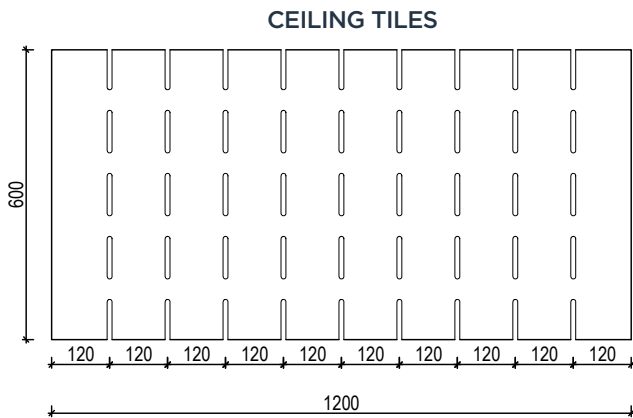

euroHUSH S7

DESIGN SPECS

europanel
acoustic solutions

OPEN AREA:

8mm Slots 3.8%
10mm Slots 4.8%

ANY PANEL SIZE AVAILABLE UP TO:

Standard MDF 3600 x 1200mm
Ply / Black MDF 2400 x 1200mm

WALL & CEILING

How to specify

EXAMPLE SPECIFICATION: **EH-S7/10-S-PO-BLUE**

PRODUCT	DESIGN	SLOT WIDTH	SUBSTRATE	FINISH	OTHER
EH euroHUSH	S# Standard C# Custom	/# 8, 10, 12mm	S Standard MDF B Black MDF P Plywood	PR Prefinished PO Polyurethane V Veneer M Magnetic	? Species/colour

COMPLETE YOUR DESIGN WITH **EUROPANEL**
HELPLINE 02 8284 6410 WWW.EUROPANEL.COM.AU