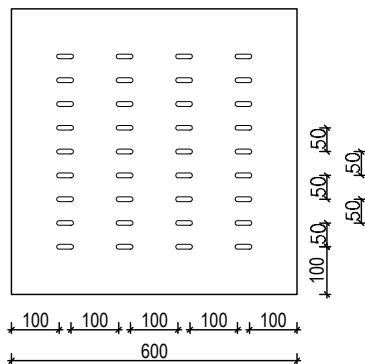

euroHUSH S4

DESIGN SPECS

europanel
acoustic solutions

OPEN AREA:

8mm Slots 9.1%
10mm Slots 11.4%

ANY PANEL SIZE AVAILABLE UP TO:

Standard MDF 3600 x 1200mm
Ply / Black MDF 2400 x 1200mm

WALL & CEILING

CEILING TILES

How to specify

EXAMPLE SPECIFICATION: **EH-S4/10-S-PO-BLUE**

PRODUCT	DESIGN	SLOT WIDTH	SUBSTRATE	FINISH	OTHER
EH euroHUSH	S# Standard C# Custom	/# 8, 10, 12mm	S Standard MDF B Black MDF P Plywood	PR Prefinished PO Polyurethane V Veneer M Magnetic	? Species/colour

COMPLETE YOUR DESIGN WITH **EUROPANEL**
HELPLINE 02 8284 6410 WWW.EUROPANEL.COM.AU