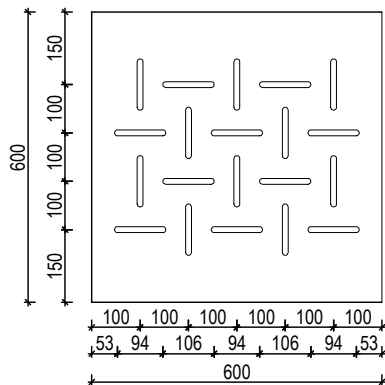

Standard MDF 3600 x 1200mm
Ply / Black MDF 2400 x 1200mm

WALL & CEILING

CEILING TILES

How to specify

EXAMPLE SPECIFICATION: **EH-S8/10-S-PO-BLUE**

PRODUCT	DESIGN	SLOT WIDTH	SUBSTRATE	FINISH	OTHER
EH euroHUSH	S# Standard C# Custom	/# 8, 10, 12mm	S Standard MDF B Black MDF P Plywood	PR Prefinished PO Polyurethane V Veneer M Magnetic	? Species/colour