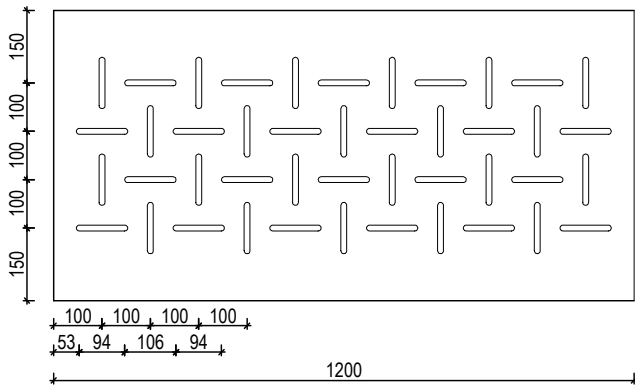

euroHUSH S8

DESIGN SPECS

europanel
acoustic solutions

OPEN AREA:

8mm Slots 6.7%
10mm Slots 8.6%

ANY PANEL SIZE AVAILABLE UP TO:

Standard MDF 3600 x 1200mm
Ply / Black MDF 2400 x 1200mm

WALL & CEILING

CEILING TILES

How to specify

EXAMPLE SPECIFICATION: **EH-S8/10-S-PO-BLUE**

PRODUCT	DESIGN	SLOT WIDTH	SUBSTRATE	FINISH	OTHER
EH euroHUSH	S# Standard C# Custom	/# 8, 10, 12mm	S Standard MDF B Black MDF P Plywood	PR Prefinished PO Polyurethane V Veneer M Magnetic	? Species/colour

COMPLETE YOUR DESIGN WITH **EUROPANEL**
HELPLINE 02 8284 6410 WWW.EUROPANEL.COM.AU