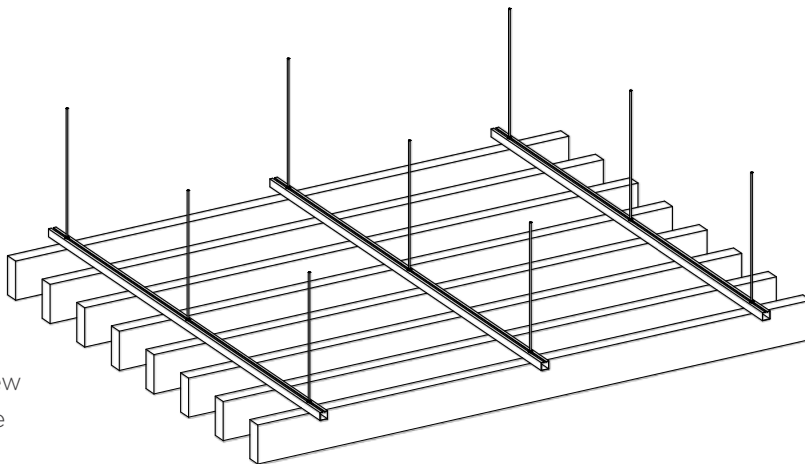

# euroCSC Linear

DESIGN ISOMETRICS

europanel  
acoustic solutions

Isometric view  
- from below

Isometric view  
- from above

Reflected plan view

COMPLETE YOUR DESIGN WITH EUROPANEL | CALL 02 8284 6410 | WWW.EUROPANEL.COM.AU