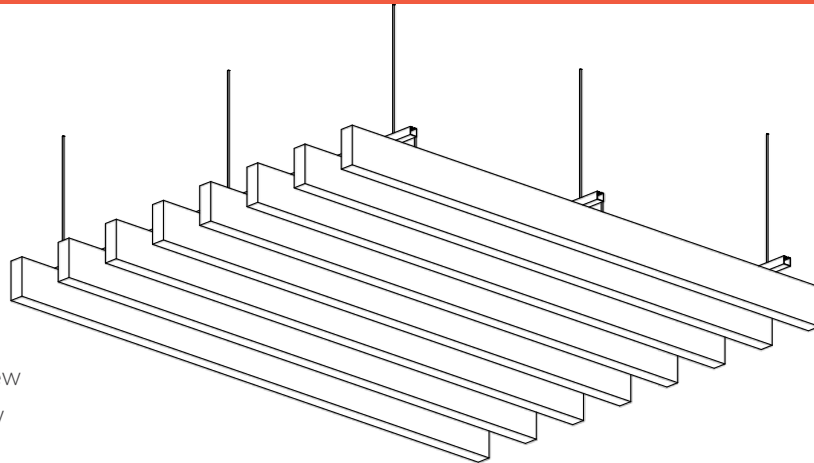

# euroCSC Linear

DESIGN ISOMETRICS

europanel  
acoustic solutions

Isometric view  
- from below

Isometric view  
- from above

Reflected plan view

COMPLETE YOUR DESIGN WITH EUROPANEL | CALL 02 8284 6410 | WWW.EUROPANEL.COM.AU