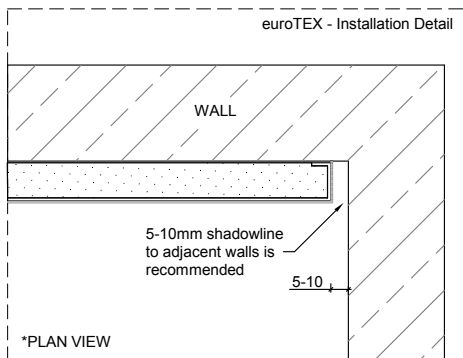

wall & ceiling joints

EUROTEX

COMPLETE YOUR DESIGN WITH **EUROPANEL**
 HELPLINE 02 8284 6410 WWW.EUROPANEL.COM.AU