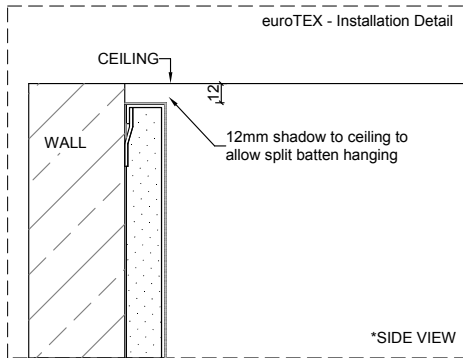

wall & ceiling joints

EUROTEX

COMPLETE YOUR DESIGN WITH **EUROPANEL**
 HELPLINE 02 8284 6410 WWW.EUROPANEL.COM.AU