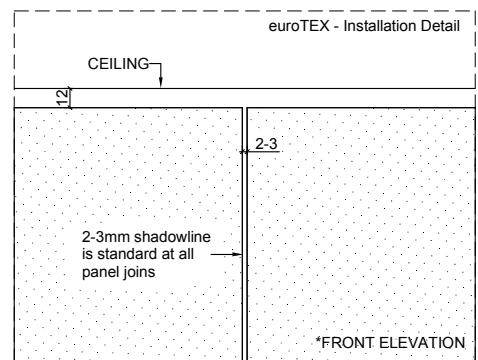

wall & ceiling joints

EUROTEX

COMPLETE YOUR DESIGN WITH **EUROPANEL**
 HELPLINE 02 8284 6410 WWW.EUROPANEL.COM.AU