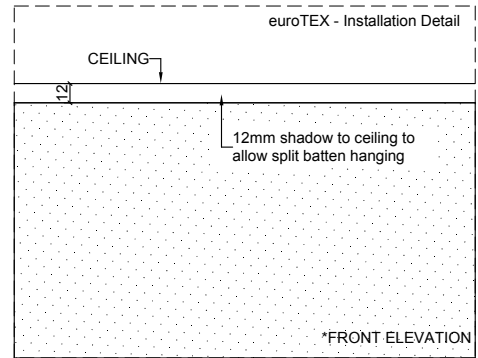

wall & ceiling joints

EUROTEX

COMPLETE YOUR DESIGN WITH **EUROPANEL**
 HELPLINE 02 8284 6410 WWW.EUROPANEL.COM.AU