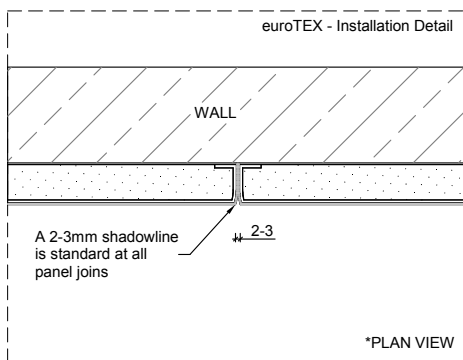

wall & ceiling joints

EUROTEX

COMPLETE YOUR DESIGN WITH **EUROPANEL**
 HELPLINE 02 8284 6410 WWW.EUROPANEL.COM.AU