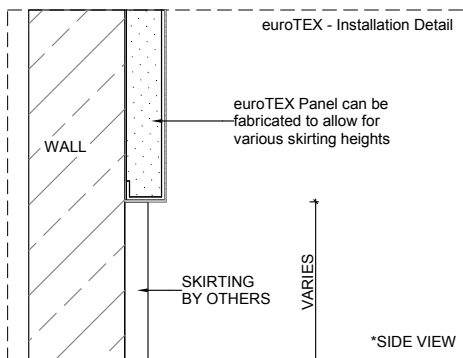

wall & ceiling joints

EUROTEX

COMPLETE YOUR DESIGN WITH **EUROPANEL**
 HELPLINE 02 8284 6410 WWW.EUROPANEL.COM.AU