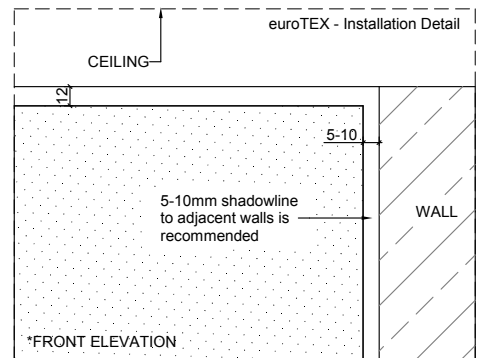

wall & ceiling joints

EUROTEX

COMPLETE YOUR DESIGN WITH **EUROPANEL**
 HELPLINE 02 8284 6410 WWW.EUROPANEL.COM.AU