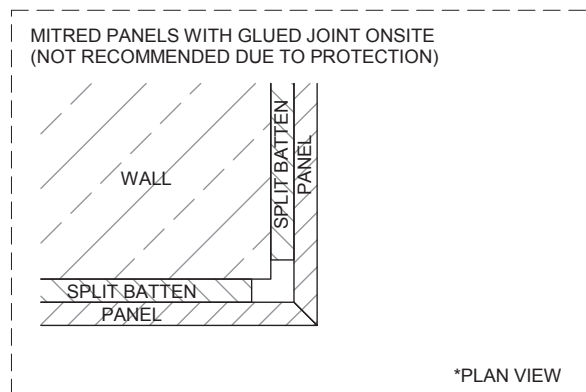

joint & corner intersections

EUROHUSH

COMPLETE YOUR DESIGN WITH **EUROPANEL**
HELPLINE 02 8284 6410 WWW.EUROPANEL.COM.AU

panel joints

EUROHUSH

COMPLETE YOUR DESIGN WITH **EUROPANEL**
HELPLINE 02 8284 6410 WWW.EUROPANEL.COM.AU