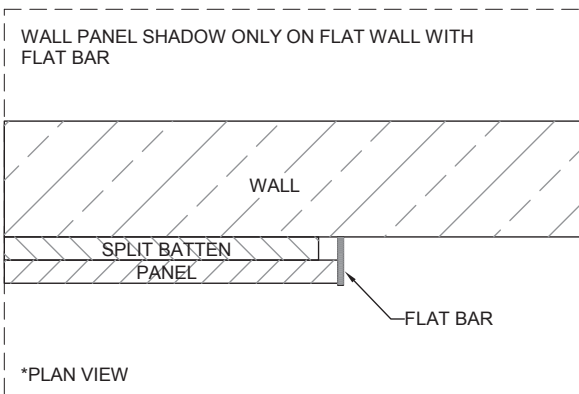

joint & corner intersections

EUROHUSH

COMPLETE YOUR DESIGN WITH **EUROPANEL**
HELPLINE 02 8284 6410 WWW.EUROPANEL.COM.AU

panel joints

EUROHUSH

COMPLETE YOUR DESIGN WITH **EUROPANEL**
HELPLINE 02 8284 6410 WWW.EUROPANEL.COM.AU