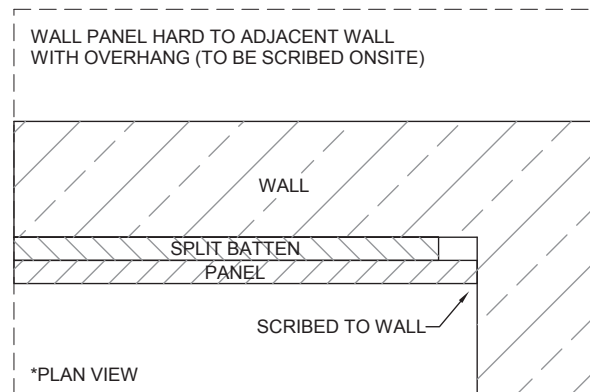

joint & corner intersections

EUROHUSH

COMPLETE YOUR DESIGN WITH **EUROPANEL**
HELPLINE 02 8284 6410 WWW.EUROPANEL.COM.AU

panel joints

EUROHUSH

COMPLETE YOUR DESIGN WITH **EUROPANEL**
HELPLINE 02 8284 6410 WWW.EUROPANEL.COM.AU