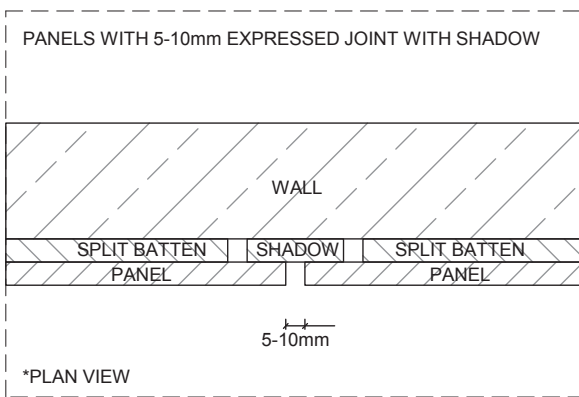

joint & corner intersections

EUROHUSH

COMPLETE YOUR DESIGN WITH **EUROPANEL**
HELPLINE 02 8284 6410 WWW.EUROPANEL.COM.AU

panel joints

EUROHUSH

COMPLETE YOUR DESIGN WITH **EUROPANEL**
HELPLINE 02 8284 6410 WWW.EUROPANEL.COM.AU