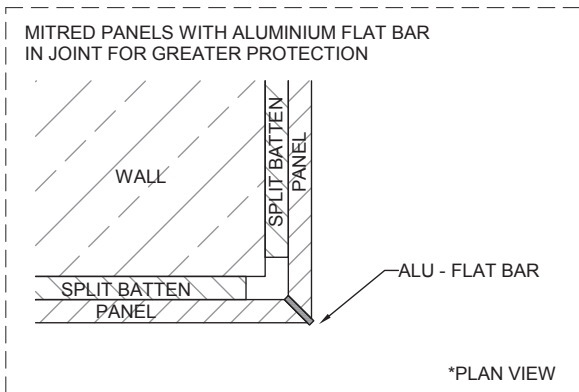

joint & corner intersections

EUROHUSH

COMPLETE YOUR DESIGN WITH **EUROPANEL**
HELPLINE 02 8284 6410 WWW.EUROPANEL.COM.AU

panel joints

EUROHUSH

COMPLETE YOUR DESIGN WITH **EUROPANEL**
HELPLINE 02 8284 6410 WWW.EUROPANEL.COM.AU