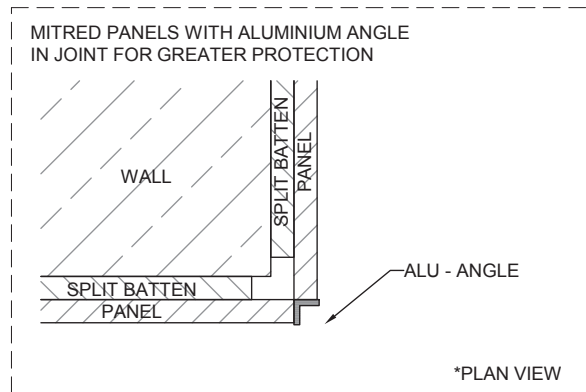

joint & corner intersections

EUROHUSH

COMPLETE YOUR DESIGN WITH **EUROPANEL**
HELPLINE 02 8284 6410 WWW.EUROPANEL.COM.AU

panel joints

EUROHUSH

COMPLETE YOUR DESIGN WITH **EUROPANEL**
HELPLINE 02 8284 6410 WWW.EUROPANEL.COM.AU