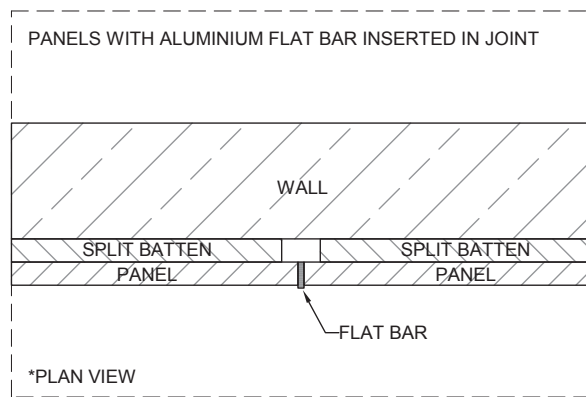

joint & corner intersections

EUROHUSH

COMPLETE YOUR DESIGN WITH **EUROPANEL**
HELPLINE 02 8284 6410 WWW.EUROPANEL.COM.AU

panel joints

EUROHUSH

COMPLETE YOUR DESIGN WITH **EUROPANEL**
HELPLINE 02 8284 6410 WWW.EUROPANEL.COM.AU