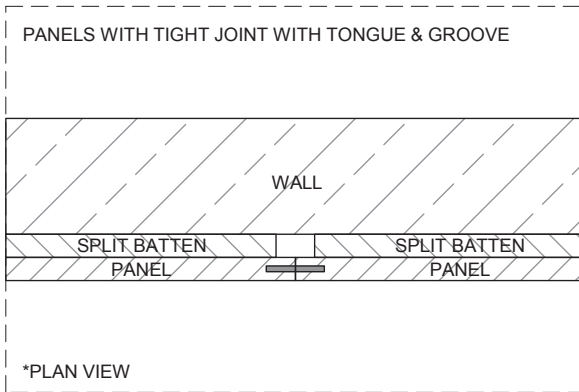

joint & corner intersections

EUROHUSH

COMPLETE YOUR DESIGN WITH **EUROPANEL**
HELPLINE 02 8284 6410 WWW.EUROPANEL.COM.AU

panel joints

EUROHUSH

COMPLETE YOUR DESIGN WITH **EUROPANEL**
HELPLINE 02 8284 6410 WWW.EUROPANEL.COM.AU