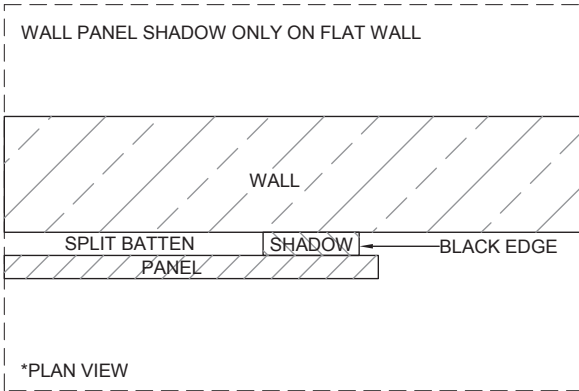

joint & corner intersections

EUROHUSH

COMPLETE YOUR DESIGN WITH **EUROPANEL**
HELPLINE 02 8284 6410 WWW.EUROPANEL.COM.AU

panel joints

EUROHUSH

COMPLETE YOUR DESIGN WITH **EUROPANEL**
HELPLINE 02 8284 6410 WWW.EUROPANEL.COM.AU