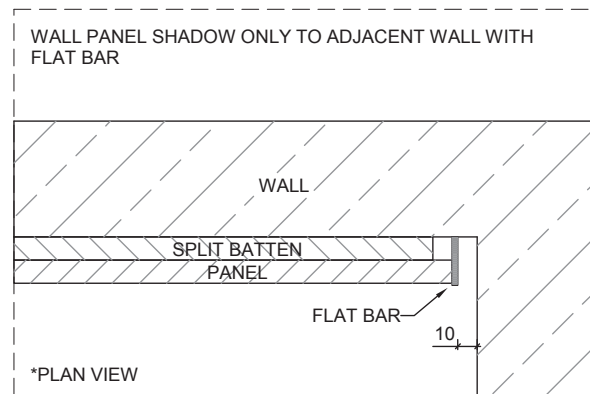

joint & corner intersections

EUROHUSH

COMPLETE YOUR DESIGN WITH **EUROPANEL**
HELPLINE 02 8284 6410 WWW.EUROPANEL.COM.AU

panel joints

EUROHUSH

COMPLETE YOUR DESIGN WITH **EUROPANEL**
HELPLINE 02 8284 6410 WWW.EUROPANEL.COM.AU