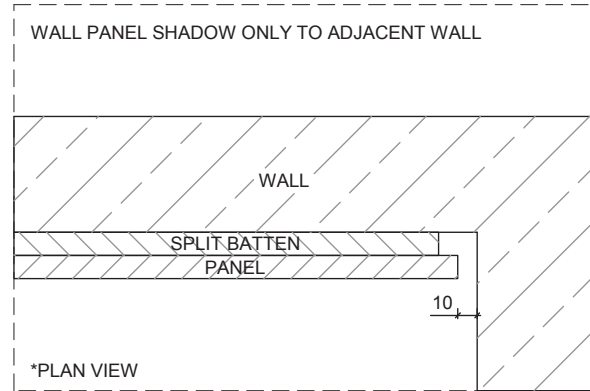

joint & corner intersections

EUROHUSH

COMPLETE YOUR DESIGN WITH **EUROPANEL**
HELPLINE 02 8284 6410 WWW.EUROPANEL.COM.AU

panel joints

EUROHUSH

COMPLETE YOUR DESIGN WITH **EUROPANEL**
HELPLINE 02 8284 6410 WWW.EUROPANEL.COM.AU