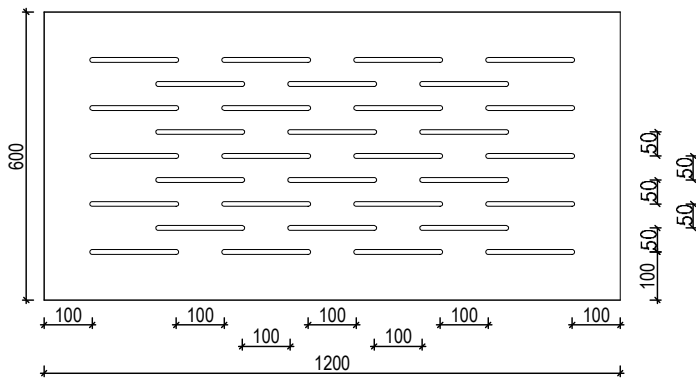

euroHUSH S5

DESIGN SPECS

europanel
acoustic solutions

OPEN AREA:

8mm Slots 8%
10mm Slots 10%

ANY PANEL SIZE AVAILABLE UP TO:

Standard MDF 3600 x 1200mm
Ply / Black MDF 2400 x 1200mm

WALL & CEILING

CEILING TILES

How to specify

EXAMPLE SPECIFICATION: **EH-S5/10-S-PO-BLUE**

PRODUCT	DESIGN	SLOT WIDTH	SUBSTRATE	FINISH	OTHER
EH euroHUSH	S# Standard C# Custom	/# 8, 10, 12mm	S Standard MDF B Black MDF P Plywood	PR Prefinished PO Polyurethane V Veneer M Magnetic	? Species/colour