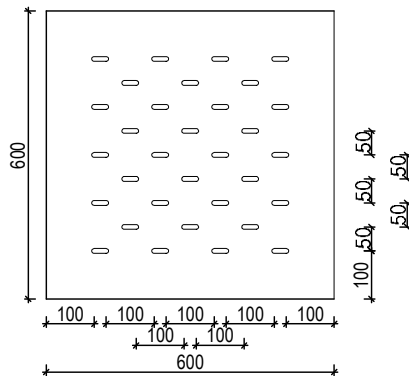

euroHUSH S5

DESIGN SPECS

europanel
acoustic solutions

OPEN AREA:

8mm Slots 8%
10mm Slots 10%

ANY PANEL SIZE AVAILABLE UP TO:

Standard MDF 3600 x 1200mm
Ply / Black MDF 2400 x 1200mm

WALL & CEILING

CEILING TILES

How to specify

EXAMPLE SPECIFICATION: **EH-S5/10-S-PO-BLUE**

PRODUCT	DESIGN	SLOT WIDTH	SUBSTRATE	FINISH	OTHER
EH euroHUSH	S# Standard C# Custom	/# 8, 10, 12mm	S Standard MDF B Black MDF P Plywood	PR Prefinished PO Polyurethane V Veneer M Magnetic	? Species/colour