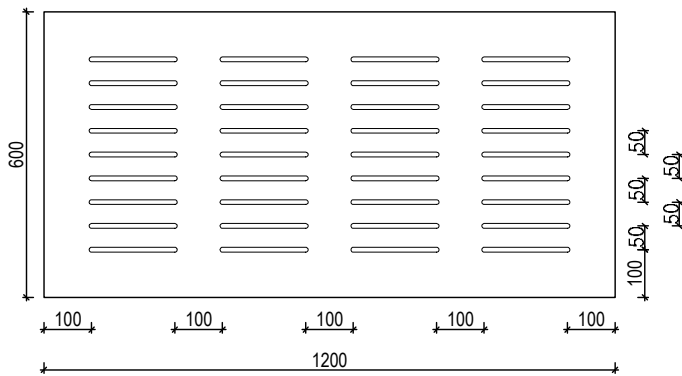

# euroHUSH S4

DESIGN SPECS

europanel  
acoustic solutions

**OPEN AREA:**

8mm Slots 9.1%  
10mm Slots 11.4%

**ANY PANEL SIZE AVAILABLE UP TO:**

Standard MDF 3600 x 1200mm  
Ply / Black MDF 2400 x 1200mm

**WALL & CEILING**

**CEILING TILES**

**How to specify**

EXAMPLE SPECIFICATION: **EH-S4/10-S-PO-BLUE**

PRODUCT	DESIGN	SLOT WIDTH	SUBSTRATE	FINISH	OTHER
<b>EH</b> euroHUSH	<b>S#</b> Standard <b>C#</b> Custom	<b>/#</b> 8, 10, 12mm	<b>S</b> Standard MDF <b>B</b> Black MDF <b>P</b> Plywood	<b>PR</b> Prefinished <b>PO</b> Polyurethane <b>V</b> Veneer <b>M</b> Magnetic	<b>?</b> Species/colour