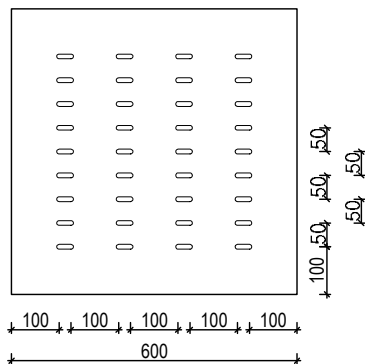

# euroHUSH S4

DESIGN SPECS

europanel  
acoustic solutions

**OPEN AREA:**

8mm Slots 9.1%  
10mm Slots 11.4%

**ANY PANEL SIZE AVAILABLE UP TO:**

Standard MDF 3600 x 1200mm  
Ply / Black MDF 2400 x 1200mm

**WALL & CEILING**

**CEILING TILES**

**How to specify**

EXAMPLE SPECIFICATION: **EH-S4/10-S-PO-BLUE**

PRODUCT	DESIGN	SLOT WIDTH	SUBSTRATE	FINISH	OTHER
<b>EH</b> euroHUSH	<b>S#</b> Standard <b>C#</b> Custom	<b>/#</b> 8, 10, 12mm	<b>S</b> Standard MDF <b>B</b> Black MDF <b>P</b> Plywood	<b>PR</b> Prefinished <b>PO</b> Polyurethane <b>V</b> Veneer <b>M</b> Magnetic	<b>?</b> Species/colour