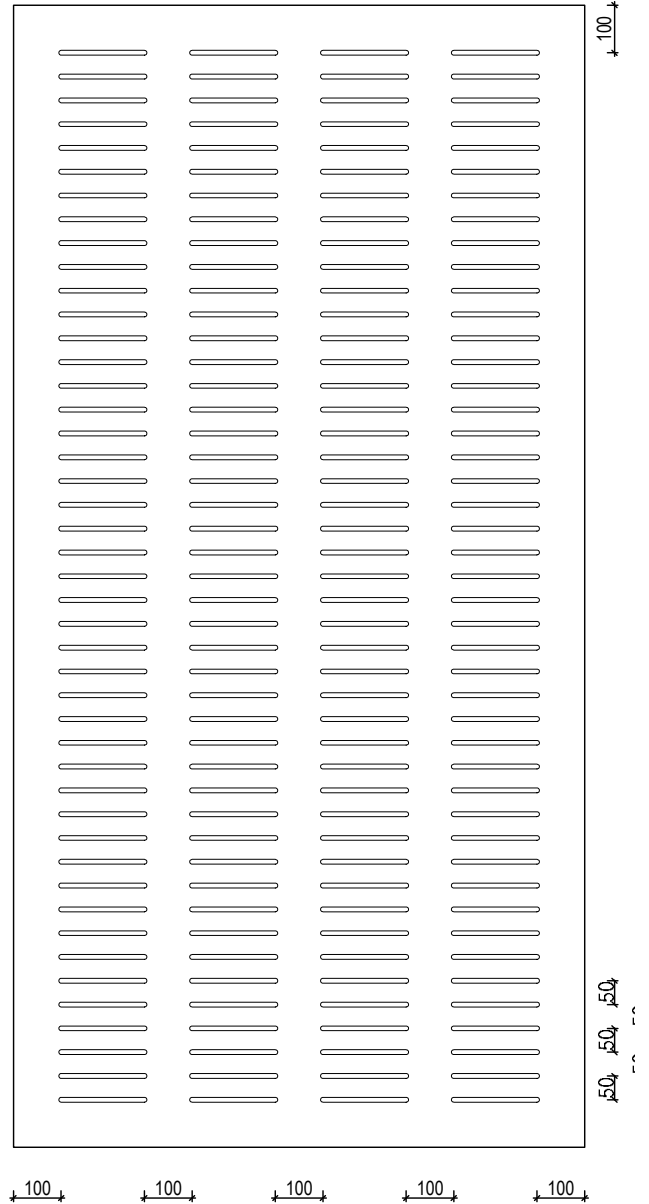

# euroHUSH S4

DESIGN SPECS

europanel  
acoustic solutions

**OPEN AREA:**

8mm Slots 9.1%  
10mm Slots 11.4%

**ANY PANEL SIZE AVAILABLE UP TO:**

Standard MDF 3600 x 1200mm  
Ply / Black MDF 2400 x 1200mm

**WALL & CEILING**

**CEILING TILES**

**How to specify**

EXAMPLE SPECIFICATION: **EH-S4/10-S-PO-BLUE**

PRODUCT	DESIGN	SLOT WIDTH	SUBSTRATE	FINISH	OTHER
<b>EH</b> euroHUSH	<b>S#</b> Standard <b>C#</b> Custom	<b>/#</b> 8, 10, 12mm	<b>S</b> Standard MDF <b>B</b> Black MDF <b>P</b> Plywood	<b>PR</b> Prefinished <b>PO</b> Polyurethane <b>V</b> Veneer <b>M</b> Magnetic	<b>?</b> Species/colour