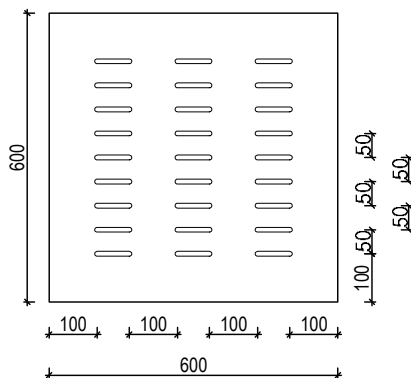

euroHUSH S3

DESIGN SPECS

europanel
acoustic solutions

OPEN AREA:

8mm Slots 10.3%
10mm Slots 12.9%

ANY PANEL SIZE AVAILABLE UP TO:

Standard MDF 3600 x 1200mm
Ply / Black MDF 2400 x 1200mm

WALL & CEILING

CEILING TILES

How to specify

EXAMPLE SPECIFICATION: **EH-S3/10-S-PO-BLUE**

PRODUCT	DESIGN	SLOT WIDTH	SUBSTRATE	FINISH	OTHER
EH euroHUSH	S# Standard C# Custom	/# 8, 10, 12mm	S Standard MDF B Black MDF P Plywood	PR Prefinished PO Polyurethane V Veneer M Magnetic	? Species/colour