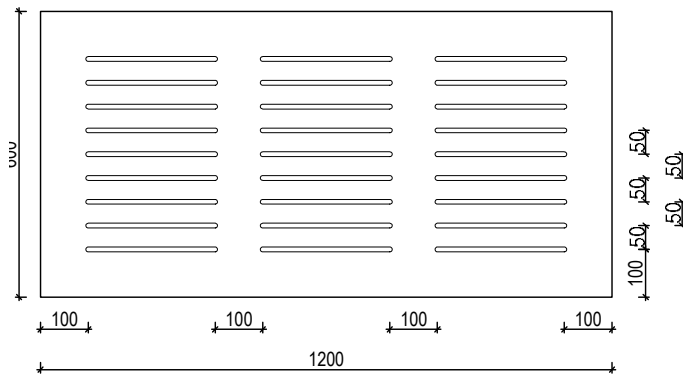

euroHUSH S3

DESIGN SPECS

europanel
acoustic solutions

OPEN AREA:

8mm Slots 10.3%
10mm Slots 12.9%

ANY PANEL SIZE AVAILABLE UP TO:

Standard MDF 3600 x 1200mm
Ply / Black MDF 2400 x 1200mm

WALL & CEILING

CEILING TILES

How to specify

EXAMPLE SPECIFICATION: **EH-S3/10-S-PO-BLUE**

PRODUCT	DESIGN	SLOT WIDTH	SUBSTRATE	FINISH	OTHER
EH euroHUSH	S# Standard C# Custom	/# 8, 10, 12mm	S Standard MDF B Black MDF P Plywood	PR Prefinished PO Polyurethane V Veneer M Magnetic	? Species/colour