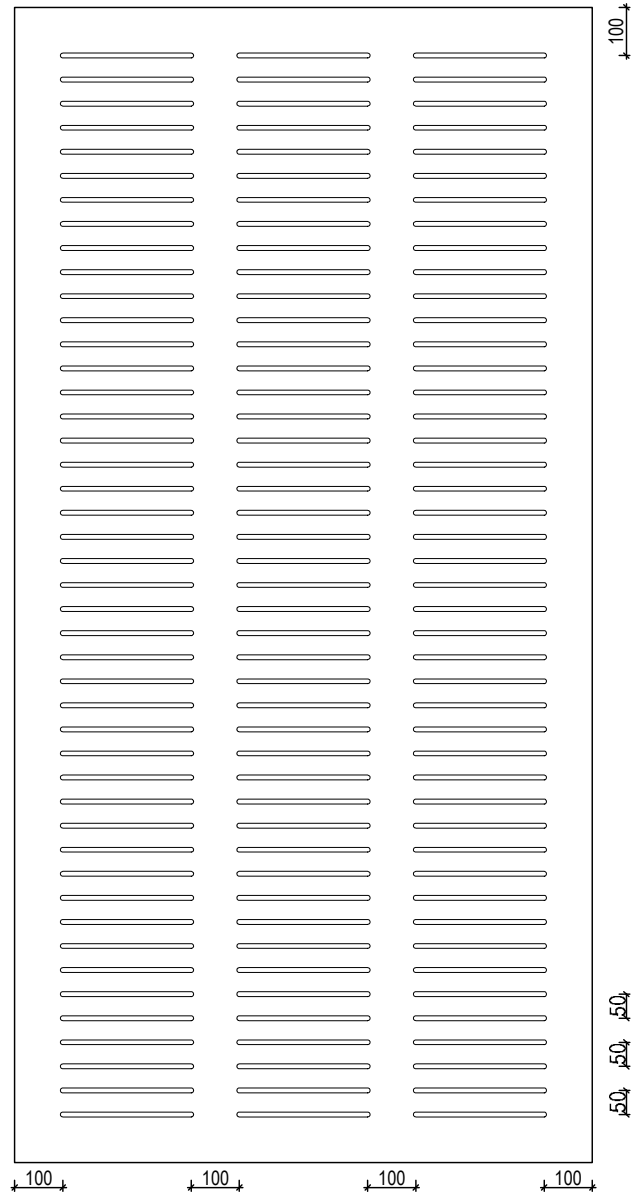

euroHUSH S3

DESIGN SPECS

europanel
acoustic solutions

OPEN AREA:

8mm Slots 10.3%
10mm Slots 12.9%

ANY PANEL SIZE AVAILABLE UP TO:

Standard MDF 3600 x 1200mm
Ply / Black MDF 2400 x 1200mm

WALL & CEILING

CEILING TILES

How to specify

EXAMPLE SPECIFICATION: **EH-S3/10-S-PO-BLUE**

PRODUCT	DESIGN	SLOT WIDTH	SUBSTRATE	FINISH	OTHER
EH euroHUSH	S# Standard C# Custom	/# 8, 10, 12mm	S Standard MDF B Black MDF P Plywood	PR Prefinished PO Polyurethane V Veneer M Magnetic	? Species/colour