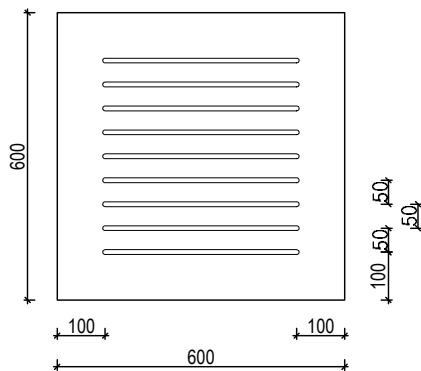

euroHUSH S1

DESIGN SPECS

europanel
acoustic solutions

OPEN AREA:

8mm Slots 12.6%
10mm Slots 15.7%

ANY PANEL SIZE AVAILABLE UP TO:

Standard MDF 3600 x 1200mm
Ply / Black MDF 2400 x 1200mm

WALL & CEILING

CEILING TILES

How to specify

EXAMPLE SPECIFICATION: **EH-S1/10-S-PO-BLUE**

PRODUCT	DESIGN	SLOT WIDTH	SUBSTRATE	FINISH	OTHER
EH euroHUSH	S# Standard C# Custom	/# 8, 10, 12mm	S Standard MDF B Black MDF P Plywood	PR Prefinished PO Polyurethane V Veneer M Magnetic	? Species/colour