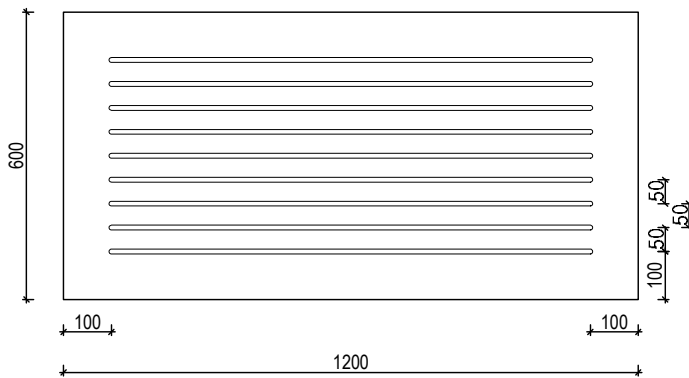

euroHUSH S1

DESIGN SPECS

europanel
acoustic solutions

OPEN AREA:

8mm Slots 12.6%
10mm Slots 15.7%

ANY PANEL SIZE AVAILABLE UP TO:

Standard MDF 3600 x 1200mm
Ply / Black MDF 2400 x 1200mm

WALL & CEILING

CEILING TILES

How to specify

EXAMPLE SPECIFICATION: **EH-S1/10-S-PO-BLUE**

PRODUCT	DESIGN	SLOT WIDTH	SUBSTRATE	FINISH	OTHER
EH euroHUSH	S# Standard C# Custom	/# 8, 10, 12mm	S Standard MDF B Black MDF P Plywood	PR Prefinished PO Polyurethane V Veneer M Magnetic	? Species/colour