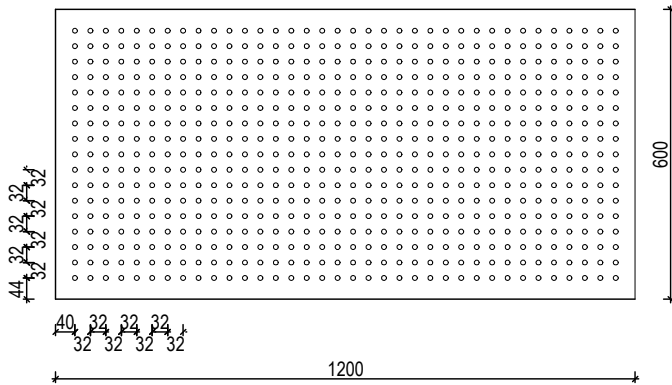

euroHUSH S9

DESIGN SPECS

europanel
acoustic solutions

OPEN AREA:

8mm Holes 4.6%
10mm Holes 7.2%
12mm Holes 10.4%

ANY PANEL SIZE AVAILABLE UP TO:

Standard MDF 3600 x 1200mm
Ply / Black MDF 2400 x 1200mm

WALL & CEILING

CEILING TILES

How to specify

EXAMPLE SPECIFICATION: **EH-S9/10-S-PO-BLUE**

PRODUCT	DESIGN	SLOT WIDTH	SUBSTRATE	FINISH	OTHER
EH euroHUSH	S# Standard C# Custom	/# 8, 10, 12mm	S Standard MDF B Black MDF P Plywood	PR Prefinished PO Polyurethane V Veneer M Magnetic	? Species/colour