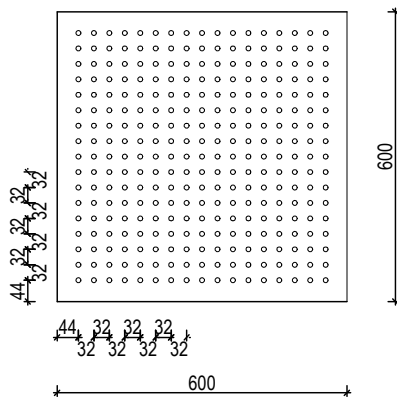

euroHUSH S9

DESIGN SPECS

europanel
acoustic solutions

OPEN AREA:

8mm Holes 4.6%
10mm Holes 7.2%
12mm Holes 10.4%

ANY PANEL SIZE AVAILABLE UP TO:

Standard MDF 3600 x 1200mm
Ply / Black MDF 2400 x 1200mm

WALL & CEILING

CEILING TILES

How to specify

EXAMPLE SPECIFICATION: **EH-S9/10-S-PO-BLUE**

PRODUCT	DESIGN	SLOT WIDTH	SUBSTRATE	FINISH	OTHER
EH euroHUSH	S# Standard C# Custom	/# 8, 10, 12mm	S Standard MDF B Black MDF P Plywood	PR Prefinished PO Polyurethane V Veneer M Magnetic	? Species/colour