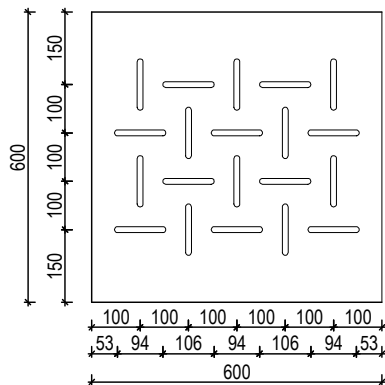

euroHUSH S8

DESIGN SPECS

europanel
acoustic solutions

OPEN AREA:

8mm Slots 6.7%
10mm Slots 8.6%

ANY PANEL SIZE AVAILABLE UP TO:

Standard MDF 3600 x 1200mm
Ply / Black MDF 2400 x 1200mm

WALL & CEILING

CEILING TILES

How to specify

EXAMPLE SPECIFICATION: **EH-S8/10-S-PO-BLUE**

PRODUCT	DESIGN	SLOT WIDTH	SUBSTRATE	FINISH	OTHER
EH euroHUSH	S# Standard C# Custom	/# 8, 10, 12mm	S Standard MDF B Black MDF P Plywood	PR Prefinished PO Polyurethane V Veneer M Magnetic	? Species/colour