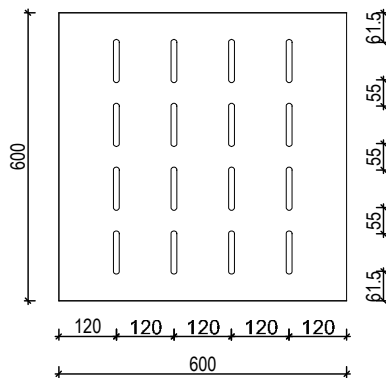

# euroHUSH S6

DESIGN SPECS

europanel  
acoustic solutions

**OPEN AREA:**

8mm Slots 2.9%  
10mm Slots 3.6%

**ANY PANEL SIZE AVAILABLE UP TO:**

Standard MDF 3600 x 1200mm  
Ply / Black MDF 2400 x 1200mm

**WALL & CEILING**

**CEILING TILES**

**How to specify**

EXAMPLE SPECIFICATION: **EH-S6/10-S-PO-BLUE**

PRODUCT	DESIGN	SLOT WIDTH	SUBSTRATE	FINISH	OTHER
<b>EH</b> euroHUSH	<b>S#</b> Standard <b>C#</b> Custom	<b>/#</b> 8, 10, 12mm	<b>S</b> Standard MDF <b>B</b> Black MDF <b>P</b> Plywood	<b>PR</b> Prefinished <b>PO</b> Polyurethane <b>V</b> Veneer <b>M</b> Magnetic	<b>?</b> Species/colour