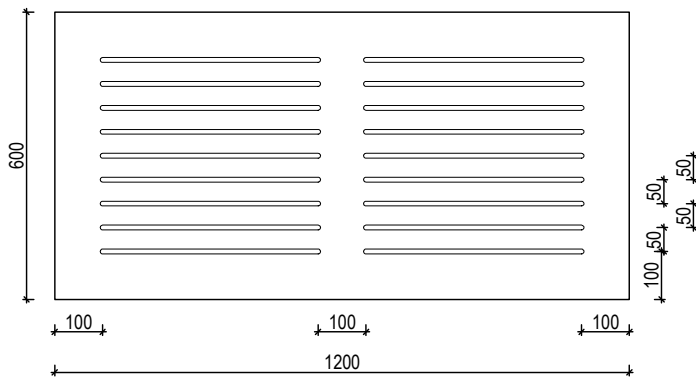

# euroHUSH S2

DESIGN SPECS

europanel  
acoustic solutions

**OPEN AREA:**

8mm Slots 11.4%  
10mm Slots 14.3%

**ANY PANEL SIZE AVAILABLE UP TO:**

Standard MDF 3600 x 1200mm  
Ply / Black MDF 2400 x 1200mm

**WALL & CEILING**

**CEILING TILES**

**How to specify**

EXAMPLE SPECIFICATION: **EH-S2/10-S-PO-BLUE**

PRODUCT	DESIGN	SLOT WIDTH	SUBSTRATE	FINISH	OTHER
<b>EH</b> euroHUSH	<b>S#</b> Standard <b>C#</b> Custom	<b>/#</b> 8, 10, 12mm	<b>S</b> Standard MDF <b>B</b> Black MDF <b>P</b> Plywood	<b>PR</b> Prefinished <b>PO</b> Polyurethane <b>V</b> Veneer <b>M</b> Magnetic	<b>?</b> Species/colour