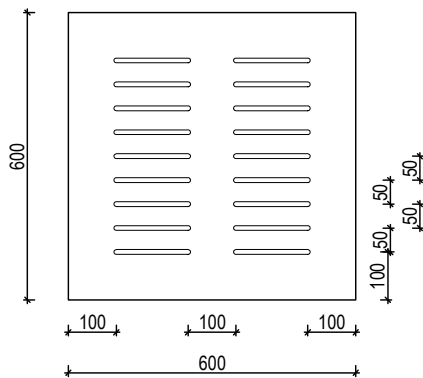

# euroHUSH S2

DESIGN SPECS

europanel  
acoustic solutions

**OPEN AREA:**

8mm Slots 11.4%  
10mm Slots 14.3%

**ANY PANEL SIZE AVAILABLE UP TO:**

Standard MDF 3600 x 1200mm  
Ply / Black MDF 2400 x 1200mm

**WALL & CEILING**

**CEILING TILES**

**How to specify**

EXAMPLE SPECIFICATION: **EH-S2/10-S-PO-BLUE**

PRODUCT	DESIGN	SLOT WIDTH	SUBSTRATE	FINISH	OTHER
<b>EH</b> euroHUSH	<b>S#</b> Standard <b>C#</b> Custom	<b>/#</b> 8, 10, 12mm	<b>S</b> Standard MDF <b>B</b> Black MDF <b>P</b> Plywood	<b>PR</b> Prefinished <b>PO</b> Polyurethane <b>V</b> Veneer <b>M</b> Magnetic	<b>?</b> Species/colour