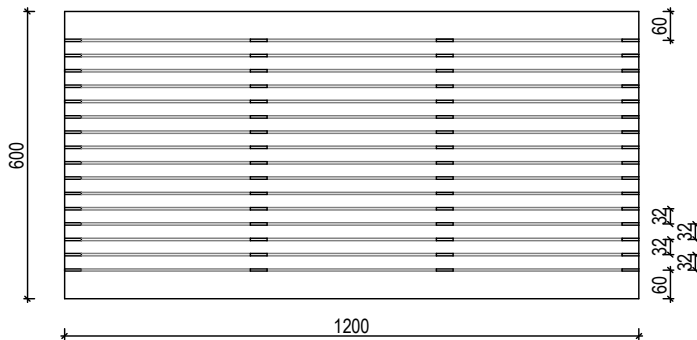

euroHUSH S1 LINEAR

DESIGN SPECS

europanel
acoustic solutions

OPEN AREA:

5mm Slots 13%

ANY PANEL SIZE AVAILABLE UP TO:

Standard MDF 3600 x 1200mm

WALL & CEILING

CEILING TILES

How to specify

EXAMPLE SPECIFICATION: **EH-S1L/5-substrate-finish-colour**

PRODUCT	DESIGN	SLOT WIDTH	SUBSTRATE	FINISH	OTHER
EH euroHUSH	S# Standard	/# 5mm	S Standard MDF B Black MDF P Plywood	PR Prefinished PO Polyurethane V Veneer M Magnetic	? Species/colour