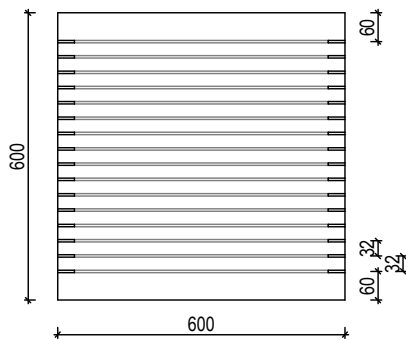

euroHUSH S1 LINEAR

DESIGN SPECS

europanel
acoustic solutions

OPEN AREA:

5mm Slots 13%

ANY PANEL SIZE AVAILABLE UP TO:

Standard MDF 3600 x 1200mm

WALL & CEILING

CEILING TILES

How to specify

EXAMPLE SPECIFICATION: **EH-S1L/5-substrate-finish-colour**

PRODUCT	DESIGN	SLOT WIDTH	SUBSTRATE	FINISH	OTHER
EH euroHUSH	S# Standard	/# 5mm	S Standard MDF B Black MDF P Plywood	PR Prefinished PO Polyurethane V Veneer M Magnetic	? Species/colour