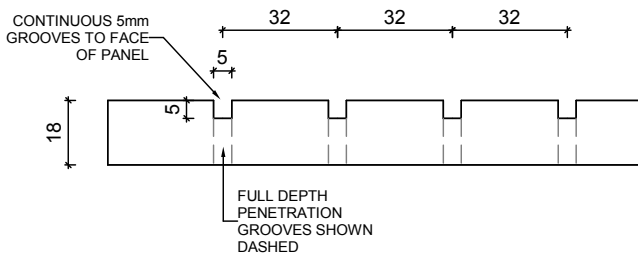

euroHUSH S1 LINEAR

DESIGN SPECS

europanel
acoustic solutions

OPEN AREA:

5mm Slots 13%

ANY PANEL SIZE AVAILABLE UP TO:

Standard MDF 3600 x 1200mm

WALL & CEILING

CEILING TILES

How to specify

EXAMPLE SPECIFICATION: **EH-S1L/5-substrate-finish-colour**

PRODUCT	DESIGN	SLOT WIDTH	SUBSTRATE	FINISH	OTHER
EH euroHUSH	S# Standard	/# 5mm	S Standard MDF B Black MDF P Plywood	PR Prefinished PO Polyurethane V Veneer M Magnetic	? Species/colour