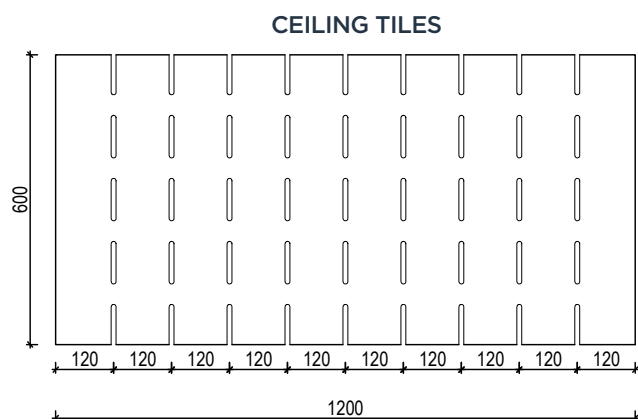

euroHUSH S7

DESIGN SPECS

europanel
acoustic solutions

OPEN AREA:

8mm Slots 3.8%
10mm Slots 4.8%

ANY PANEL SIZE AVAILABLE UP TO:

Standard MDF 3600 x 1200mm
Ply / Black MDF 2400 x 1200mm

WALL & CEILING

How to specify

EXAMPLE SPECIFICATION: **EH-S7/10-S-PO-BLUE**

PRODUCT	DESIGN	SLOT WIDTH	SUBSTRATE	FINISH	OTHER
EH euroHUSH	S# Standard C# Custom	/# 8, 10, 12mm	S Standard MDF B Black MDF P Plywood	PR Prefinished PO Polyurethane V Veneer M Magnetic	? Species/colour