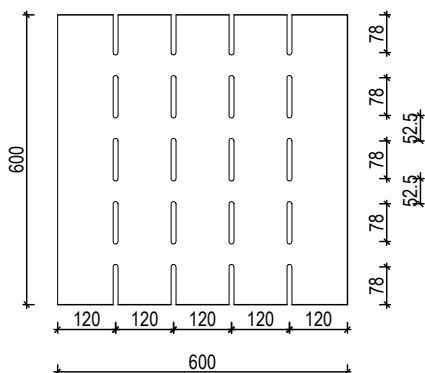

euroHUSH S7

DESIGN SPECS

europanel
acoustic solutions

OPEN AREA:

8mm Slots 3.8%
10mm Slots 4.8%

ANY PANEL SIZE AVAILABLE UP TO:

Standard MDF 3600 x 1200mm
Ply / Black MDF 2400 x 1200mm

WALL & CEILING

How to specify

EXAMPLE SPECIFICATION: **EH-S7/10-S-PO-BLUE**

PRODUCT	DESIGN	SLOT WIDTH	SUBSTRATE	FINISH	OTHER
EH euroHUSH	S# Standard C# Custom	/# 8, 10, 12mm	S Standard MDF B Black MDF P Plywood	PR Prefinished PO Polyurethane V Veneer M Magnetic	? Species/colour