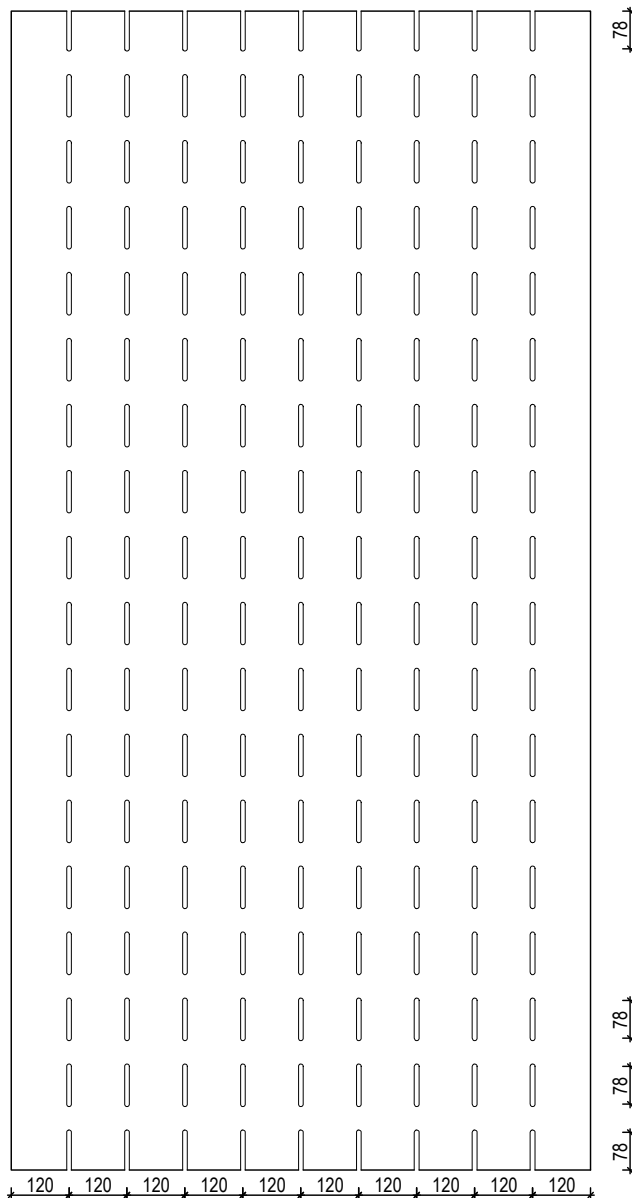

euroHUSH S7

DESIGN SPECS

europanel
acoustic solutions

OPEN AREA:

8mm Slots 3.8%
10mm Slots 4.8%

ANY PANEL SIZE AVAILABLE UP TO:

Standard MDF 3600 x 1200mm
Ply / Black MDF 2400 x 1200mm

WALL & CEILING

How to specify

EXAMPLE SPECIFICATION: **EH-S7/10-S-PO-BLUE**

PRODUCT	DESIGN	SLOT WIDTH	SUBSTRATE	FINISH	OTHER
EH euroHUSH	S# Standard C# Custom	/# 8, 10, 12mm	S Standard MDF B Black MDF P Plywood	PR Prefinished PO Polyurethane V Veneer M Magnetic	? Species/colour