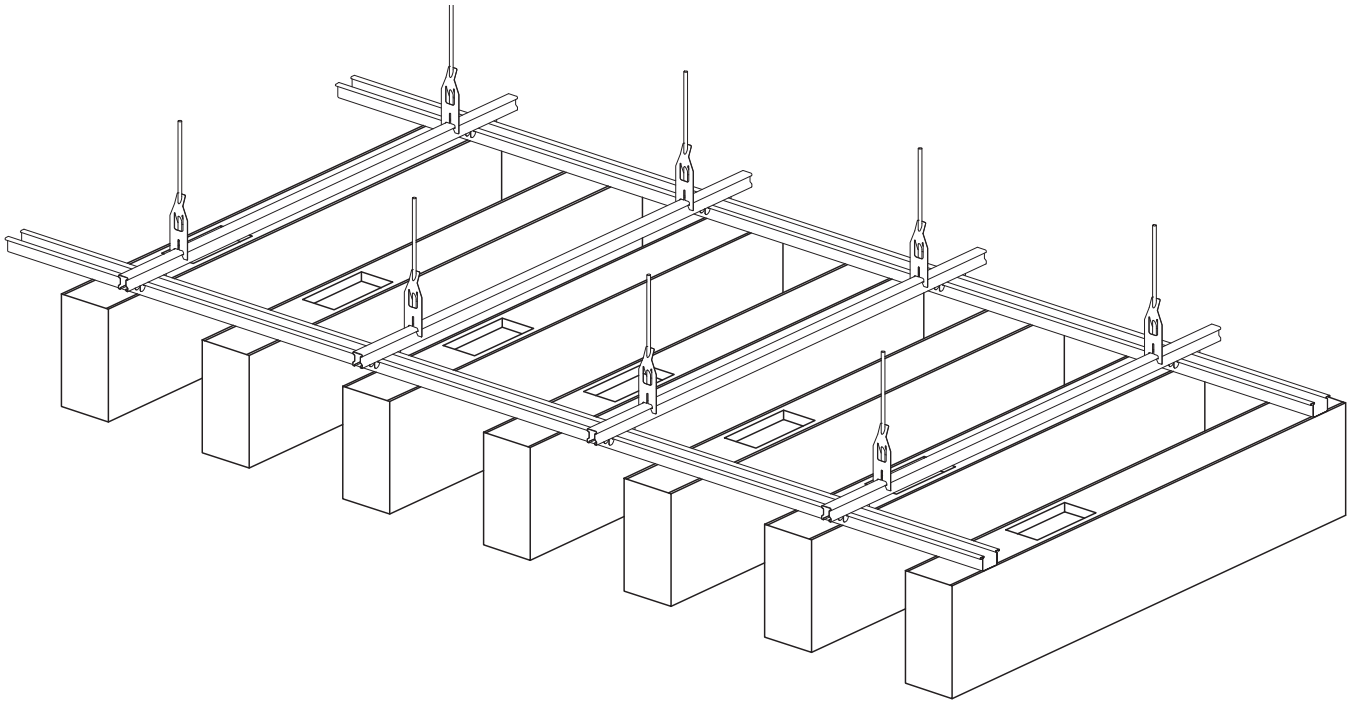

installation info

EUROSPLINE CUSTOM HOLLOW CONSTRUCTION BEAMS TO CEILINGS

Furring channel grid fixing

Plan section showing furring channel grid fixing

COMPLETE YOUR DESIGN WITH **EUROPANEL**
HELPLINE 02 8284 6410 WWW.EUROPANEL.COM.AU