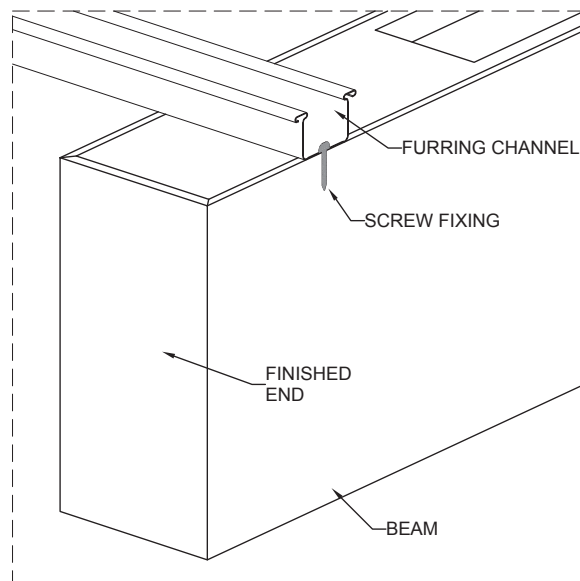

installation info

EUROSPLINE CUSTOM HOLLOW CONSTRUCTION BEAMS TO CEILINGS

Furring channel grid fixing

Plan section showing furring channel grid fixing

COMPLETE YOUR DESIGN WITH **EUROPANEL**
HELPLINE 02 8284 6410 WWW.EUROPANEL.COM.AU