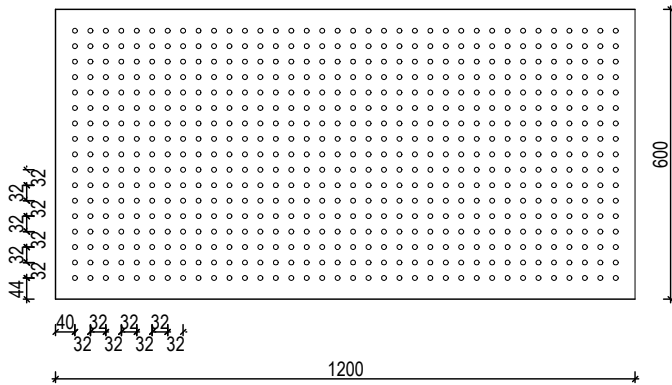

euroHush S9

DESIGN SPECS

europanel
acoustic solutions

OPEN AREA:

8mm Holes 4.6%
10mm Holes 7.2%
12mm Holes 10.4%

ANY PANEL SIZE AVAILABLE UP TO:

Standard MDF 3600 x 1200mm
Ply / Black MDF 2400 x 1200mm

WALL & CEILING

CEILING TILES

40, 32, 32, 32

How to specify

EXAMPLE SPECIFICATION: **EH-S9/10-S-PO-BLUE**

PRODUCT	DESIGN	SLOT WIDTH	SUBSTRATE	FINISH	OTHER
EH euroHush	S# Standard C# Custom	/# 8, 10, 12mm	S Standard MDF B Black MDF P Plywood	PR Prefinished PO Polyurethane V Veneer M Magnetic	? Species/colour