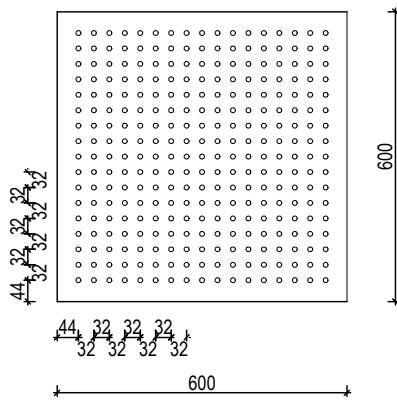

euroHush S9

DESIGN SPECS

europanel
acoustic solutions

OPEN AREA:

8mm Holes 4.6%
10mm Holes 7.2%
12mm Holes 10.4%

ANY PANEL SIZE AVAILABLE UP TO:

Standard MDF 3600 x 1200mm
Ply / Black MDF 2400 x 1200mm

WALL & CEILING

CEILING TILES

40, 32, 32, 32

How to specify

EXAMPLE SPECIFICATION: **EH-S9/10-S-PO-BLUE**

PRODUCT	DESIGN	SLOT WIDTH	SUBSTRATE	FINISH	OTHER
EH euroHush	S# Standard C# Custom	/# 8, 10, 12mm	S Standard MDF B Black MDF P Plywood	PR Prefinished PO Polyurethane V Veneer M Magnetic	? Species/colour