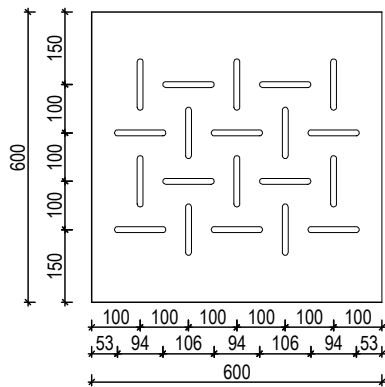

# euroHush S8

DESIGN SPECS

**europanel**  
acoustic solutions

**OPEN AREA:**

8mm Slots 6.7%  
10mm Slots 8.6%

**ANY PANEL SIZE AVAILABLE UP TO:**

Standard MDF 3600 x 1200mm  
Ply / Black MDF 2400 x 1200mm

**WALL & CEILING**

**CEILING TILES**

**How to specify**

EXAMPLE SPECIFICATION: **EH-S8/10-S-PO-BLUE**

PRODUCT	DESIGN	SLOT WIDTH	SUBSTRATE	FINISH	OTHER
<b>EH</b> euroHush	<b>S#</b> Standard <b>C#</b> Custom	<b>/#</b> 8, 10, 12mm	<b>S</b> Standard MDF <b>B</b> Black MDF <b>P</b> Plywood	<b>PR</b> Prefinished <b>PO</b> Polyurethane <b>V</b> Veneer <b>M</b> Magnetic	<b>?</b> Species/colour