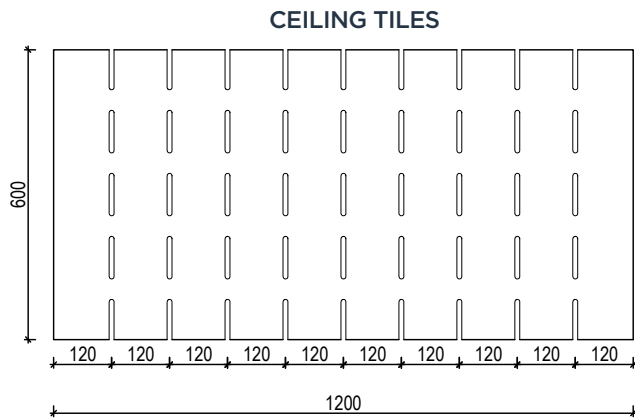

euroHush S7

DESIGN SPECS

europanel
acoustic solutions

OPEN AREA:

8mm Slots 3.8%
10mm Slots 4.8%

ANY PANEL SIZE AVAILABLE UP TO:

Standard MDF 3600 x 1200mm
Ply / Black MDF 2400 x 1200mm

WALL & CEILING

How to specify

EXAMPLE SPECIFICATION: **EH-S7/10-S-PO-BLUE**

PRODUCT	DESIGN	SLOT WIDTH	SUBSTRATE	FINISH	OTHER
EH euroHush	S# Standard C# Custom	/# 8, 10, 12mm	S Standard MDF B Black MDF P Plywood	PR Prefinished PO Polyurethane V Veneer M Magnetic	? Species/colour