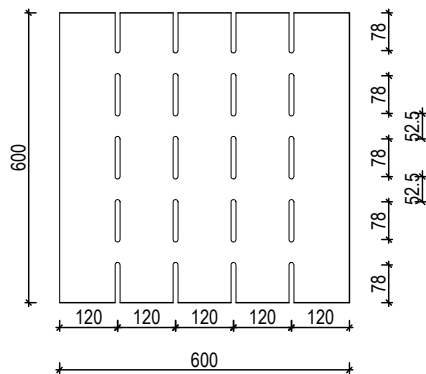

euroHush S7

DESIGN SPECS

europanel
acoustic solutions

OPEN AREA:

8mm Slots 3.8%
10mm Slots 4.8%

ANY PANEL SIZE AVAILABLE UP TO:

Standard MDF 3600 x 1200mm
Ply / Black MDF 2400 x 1200mm

WALL & CEILING

How to specify

EXAMPLE SPECIFICATION: **EH-S7/10-S-PO-BLUE**

PRODUCT	DESIGN	SLOT WIDTH	SUBSTRATE	FINISH	OTHER
EH euroHush	S# Standard C# Custom	/# 8, 10, 12mm	S Standard MDF B Black MDF P Plywood	PR Prefinished PO Polyurethane V Veneer M Magnetic	? Species/colour