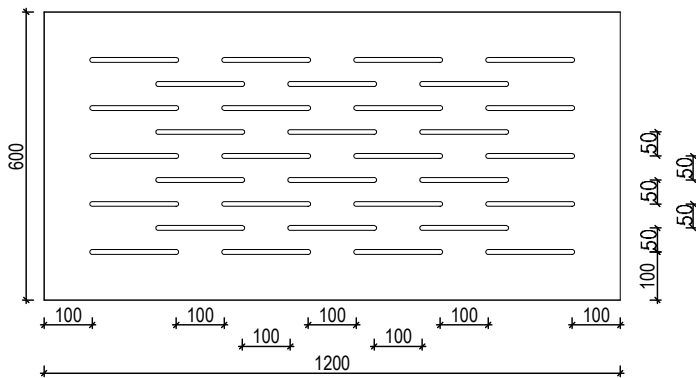

# euroHush S5

DESIGN SPECS

**europanel**  
acoustic solutions

**OPEN AREA:**

8mm Slots 8%  
10mm Slots 10%

**ANY PANEL SIZE AVAILABLE UP TO:**

Standard MDF 3600 x 1200mm  
Ply / Black MDF 2400 x 1200mm

**WALL & CEILING**

**CEILING TILES**

**How to specify**

EXAMPLE SPECIFICATION: **EH-S5/10-S-PO-BLUE**

PRODUCT	DESIGN	SLOT WIDTH	SUBSTRATE	FINISH	OTHER
<b>EH</b> euroHush	<b>S#</b> Standard <b>C#</b> Custom	<b>/#</b> 8, 10, 12mm	<b>S</b> Standard MDF <b>B</b> Black MDF <b>P</b> Plywood	<b>PR</b> Prefinished <b>PO</b> Polyurethane <b>V</b> Veneer <b>M</b> Magnetic	<b>?</b> Species/colour