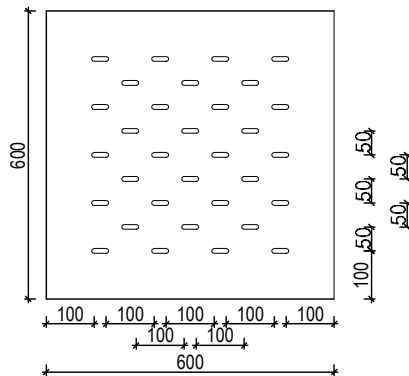

# euroHush S5

DESIGN SPECS

**europanel**  
acoustic solutions

**OPEN AREA:**

8mm Slots 8%  
10mm Slots 10%

**ANY PANEL SIZE AVAILABLE UP TO:**

Standard MDF 3600 x 1200mm  
Ply / Black MDF 2400 x 1200mm

**WALL & CEILING**

**CEILING TILES**

**How to specify**

EXAMPLE SPECIFICATION: **EH-S5/10-S-PO-BLUE**

PRODUCT	DESIGN	SLOT WIDTH	SUBSTRATE	FINISH	OTHER
<b>EH</b> euroHush	<b>S#</b> Standard <b>C#</b> Custom	<b>/#</b> 8, 10, 12mm	<b>S</b> Standard MDF <b>B</b> Black MDF <b>P</b> Plywood	<b>PR</b> Prefinished <b>PO</b> Polyurethane <b>V</b> Veneer <b>M</b> Magnetic	<b>?</b> Species/colour