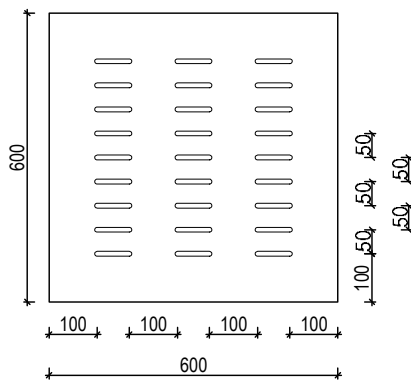

euroHush S3

DESIGN SPECS

europanel
acoustic solutions

OPEN AREA:

8mm Slots 10.3%
10mm Slots 12.9%

ANY PANEL SIZE AVAILABLE UP TO:

Standard MDF 3600 x 1200mm
Ply / Black MDF 2400 x 1200mm

CEILING TILES

WALL & CEILING

How to specify

EXAMPLE SPECIFICATION: **EH-S3/10-S-PO-BLUE**

PRODUCT	DESIGN	SLOT WIDTH	SUBSTRATE	FINISH	OTHER
EH euroHush	S# Standard C# Custom	/# 8, 10, 12mm	S Standard MDF B Black MDF P Plywood	PR Prefinished PO Polyurethane V Veneer M Magnetic	? Species/colour