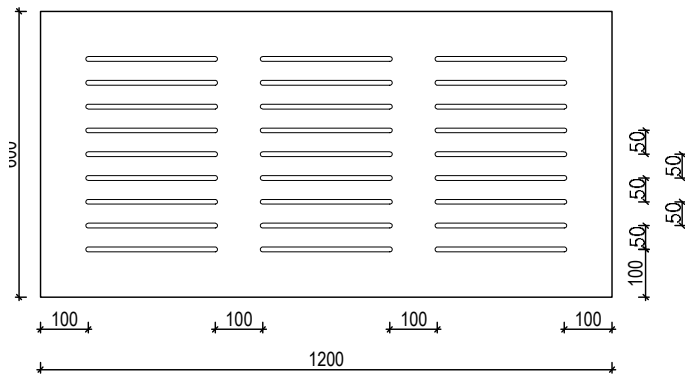

euroHush S3

DESIGN SPECS

europanel
acoustic solutions

OPEN AREA:

8mm Slots 10.3%
10mm Slots 12.9%

ANY PANEL SIZE AVAILABLE UP TO:

Standard MDF 3600 x 1200mm
Ply / Black MDF 2400 x 1200mm

CEILING TILES

WALL & CEILING

How to specify

EXAMPLE SPECIFICATION: **EH-S3/10-S-PO-BLUE**

PRODUCT	DESIGN	SLOT WIDTH	SUBSTRATE	FINISH	OTHER
EH euroHush	S# Standard C# Custom	/# 8, 10, 12mm	S Standard MDF B Black MDF P Plywood	PR Prefinished PO Polyurethane V Veneer M Magnetic	? Species/colour