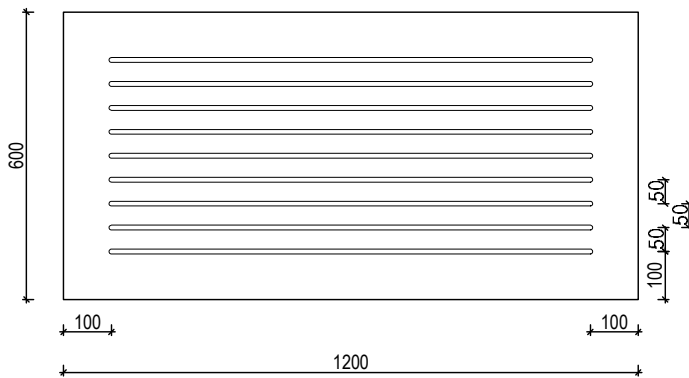

# euroHush S1

DESIGN SPECS

**europanel**  
acoustic solutions

**OPEN AREA:**

8mm Slots 12.6%  
10mm Slots 15.7%

**ANY PANEL SIZE AVAILABLE UP TO:**

Standard MDF 3600 x 1200mm  
Ply / Black MDF 2400 x 1200mm

**WALL & CEILING**

**CEILING TILES**

**How to specify**

EXAMPLE SPECIFICATION: **EH-S1/10-S-PO-BLUE**

PRODUCT	DESIGN	SLOT WIDTH	SUBSTRATE	FINISH	OTHER
<b>EH</b> euroHush	<b>S#</b> Standard <b>C#</b> Custom	<b>/#</b> 8, 10, 12mm	<b>S</b> Standard MDF <b>B</b> Black MDF <b>P</b> Plywood	<b>PR</b> Prefinished <b>PO</b> Polyurethane <b>V</b> Veneer <b>M</b> Magnetic	<b>?</b> Species/colour