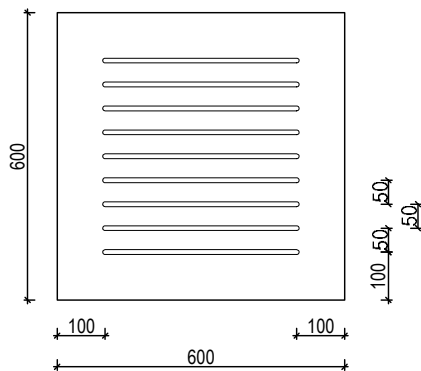

# euroHush S1

DESIGN SPECS

**europanel**  
acoustic solutions

**OPEN AREA:**

8mm Slots 12.6%  
10mm Slots 15.7%

**ANY PANEL SIZE AVAILABLE UP TO:**

Standard MDF 3600 x 1200mm  
Ply / Black MDF 2400 x 1200mm

**WALL & CEILING**

**CEILING TILES**

**How to specify**

EXAMPLE SPECIFICATION: **EH-S1/10-S-PO-BLUE**

PRODUCT	DESIGN	SLOT WIDTH	SUBSTRATE	FINISH	OTHER
<b>EH</b> euroHush	<b>S#</b> Standard <b>C#</b> Custom	<b>/#</b> 8, 10, 12mm	<b>S</b> Standard MDF <b>B</b> Black MDF <b>P</b> Plywood	<b>PR</b> Prefinished <b>PO</b> Polyurethane <b>V</b> Veneer <b>M</b> Magnetic	<b>?</b> Species/colour