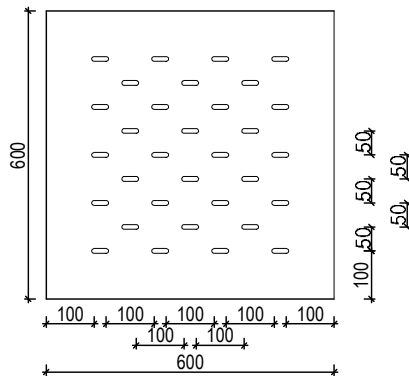

euroHush S5

DESIGN SPECS

europanel
acoustic solutions

OPEN AREA:

8mm Slots   8%
10mm Slots   10%

ANY PANEL SIZE AVAILABLE UP TO:

Standard MDF   3600 x 1200mm
Ply / Black MDF   2400 x 1200mm

WALL & CEILING

CEILING TILES

How to specify

EXAMPLE SPECIFICATION: **EH-S5/10-S-PO-BLUE**

PRODUCT	DESIGN	SLOT WIDTH	SUBSTRATE	FINISH	OTHER
EH euroHush	S# Standard C# Custom	/# 8, 10, 12mm	S Standard MDF B Black MDF P Plywood	PR Prefinished PO Polyurethane V Veneer M Magnetic	? Species/colour

COMPLETE YOUR DESIGN WITH **EUROPANEL**
HELPLINE 02 8284 6410 WWW.EUROPANEL.COM.AU