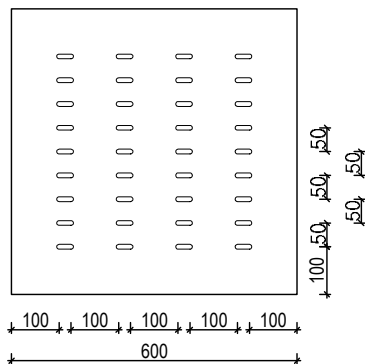

euroHush S4

DESIGN SPECS

europanel
acoustic solutions

OPEN AREA:

8mm Slots 9.1%
10mm Slots 11.4%

ANY PANEL SIZE AVAILABLE UP TO:

Standard MDF 3600 x 1200mm
Ply / Black MDF 2400 x 1200mm

WALL & CEILING

CEILING TILES

How to specify

EXAMPLE SPECIFICATION: **EH-S4/10-S-PO-BLUE**

PRODUCT	DESIGN	SLOT WIDTH	SUBSTRATE	FINISH	OTHER
EH euroHush	S# Standard C# Custom	/# 8, 10, 12mm	S Standard MDF B Black MDF P Plywood	PR Prefinished PO Polyurethane V Veneer M Magnetic	? Species/colour

COMPLETE YOUR DESIGN WITH **EUROPANEL**
HELPLINE 02 8284 6410 WWW.EUROPANEL.COM.AU