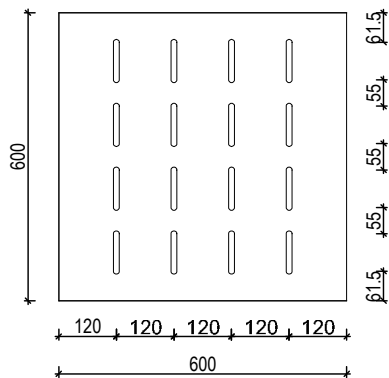

euroHush S6

DESIGN SPECS

europanel
acoustic solutions

OPEN AREA:

8mm Slots 2.9%
10mm Slots 3.6%

ANY PANEL SIZE AVAILABLE UP TO:

Standard MDF 3600 x 1200mm
Ply / Black MDF 2400 x 1200mm

WALL & CEILING

CEILING TILES

How to specify

EXAMPLE SPECIFICATION: **EH-S6/10-S-PO-BLUE**

PRODUCT	DESIGN	SLOT WIDTH	SUBSTRATE	FINISH	OTHER
EH euroHush	S# Standard C# Custom	/# 8, 10, 12mm	S Standard MDF B Black MDF P Plywood	PR Prefinished PO Polyurethane V Veneer M Magnetic	? Species/colour

COMPLETE YOUR DESIGN WITH **EUROPANEL**
HELPLINE 02 8284 6410 WWW.EUROPANEL.COM.AU