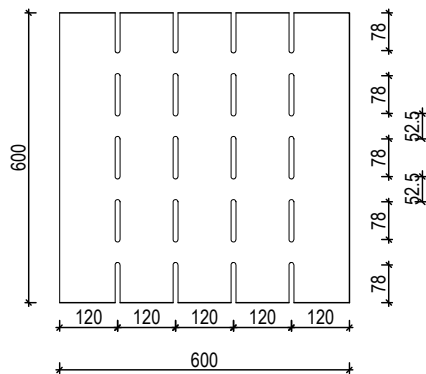

euroHush S7

DESIGN SPECS

europanel
acoustic solutions

OPEN AREA:

8mm Slots 3.8%
10mm Slots 4.8%

ANY PANEL SIZE AVAILABLE UP TO:

Standard MDF 3600 x 1200mm
Ply / Black MDF 2400 x 1200mm

WALL & CEILING

How to specify

EXAMPLE SPECIFICATION: **EH-S7/10-S-PO-BLUE**

PRODUCT	DESIGN	SLOT WIDTH	SUBSTRATE	FINISH	OTHER
EH euroHush	S# Standard C# Custom	/# 8, 10, 12mm	S Standard MDF B Black MDF P Plywood	PR Prefinished PO Polyurethane V Veneer M Magnetic	? Species/colour

COMPLETE YOUR DESIGN WITH **EUROPANEL**
HELPLINE 02 8284 6410 WWW.EUROPANEL.COM.AU