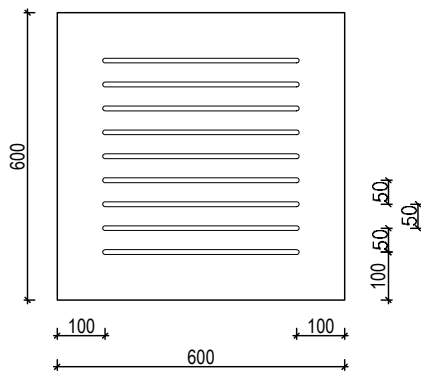

euroHush S1

DESIGN SPECS

europanel
acoustic solutions

OPEN AREA:

8mm Slots 12.6%
10mm Slots 15.7%

ANY PANEL SIZE AVAILABLE UP TO:

Standard MDF 3600 x 1200mm
Ply / Black MDF 2400 x 1200mm

WALL & CEILING

CEILING TILES

How to specify

EXAMPLE SPECIFICATION: **EH-S1/10-S-PO-BLUE**

PRODUCT	DESIGN	SLOT WIDTH	SUBSTRATE	FINISH	OTHER
EH euroHush	S# Standard C# Custom	/# 8, 10, 12mm	S Standard MDF B Black MDF P Plywood	PR Prefinished PO Polyurethane V Veneer M Magnetic	? Species/colour

COMPLETE YOUR DESIGN WITH **EUROPANEL**
HELPLINE 02 8284 6410 WWW.EUROPANEL.COM.AU