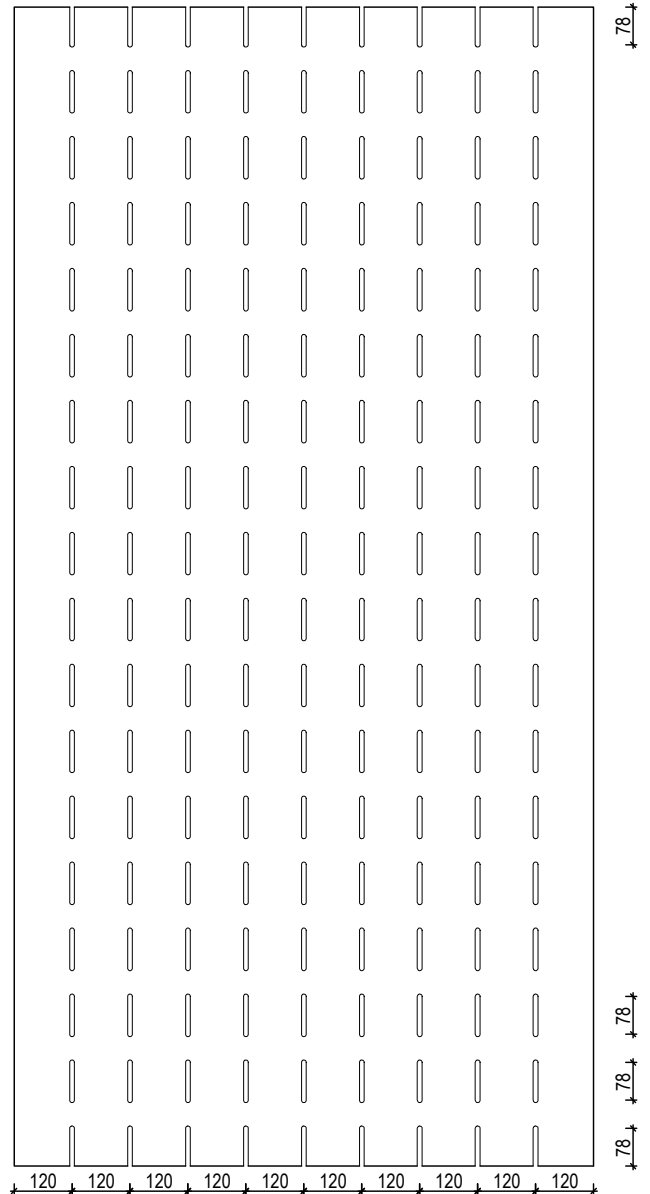

euroHush S7

DESIGN SPECS

europanel
acoustic solutions

OPEN AREA:

8mm Slots 3.8%
10mm Slots 4.8%

ANY PANEL SIZE AVAILABLE UP TO:

Standard MDF 3600 x 1200mm
Ply / Black MDF 2400 x 1200mm

WALL & CEILING

How to specify

EXAMPLE SPECIFICATION: **EH-S7/10-S-PO-BLUE**

PRODUCT	DESIGN	SLOT WIDTH	SUBSTRATE	FINISH	OTHER
EH euroHush	S# Standard C# Custom	/# 8, 10, 12mm	S Standard MDF B Black MDF P Plywood	PR Prefinished PO Polyurethane V Veneer M Magnetic	? Species/colour

COMPLETE YOUR DESIGN WITH **EUROPANEL**
HELPLINE 02 8284 6410 WWW.EUROPANEL.COM.AU