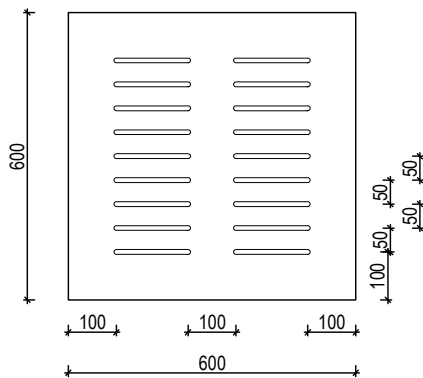

Standard MDF 3600 x 1200mm
Ply / Black MDF 2400 x 1200mm

WALL & CEILING

CEILING TILES

How to specify

EXAMPLE SPECIFICATION: **EH-S2/10-S-PO-BLUE**

PRODUCT	DESIGN	SLOT WIDTH	SUBSTRATE	FINISH	OTHER
EH euroHush	S# Standard C# Custom	/# 8, 10, 12mm	S Standard MDF B Black MDF P Plywood	PR Prefinished PO Polyurethane V Veneer M Magnetic	? Species/colour