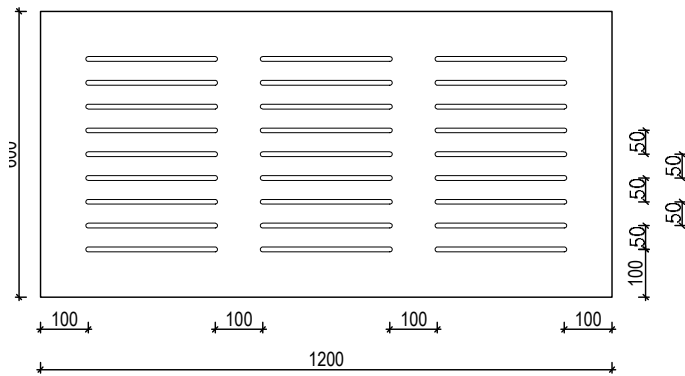

euroHush S3

DESIGN SPECS

europanel
acoustic solutions

OPEN AREA:

8mm Slots 10.3%
10mm Slots 12.9%

ANY PANEL SIZE AVAILABLE UP TO:

Standard MDF 3600 x 1200mm
Ply / Black MDF 2400 x 1200mm

CEILING TILES