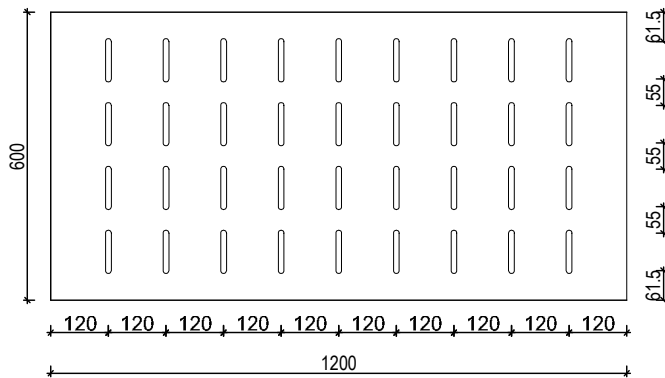

euroHush S6

DESIGN SPECS

europanel
acoustic solutions

OPEN AREA:

8mm Slots 2.9%
10mm Slots 3.6%

ANY PANEL SIZE AVAILABLE UP TO:

Standard MDF 3600 x 1200mm
Ply / Black MDF 2400 x 1200mm

WALL & CEILING

CEILING TILES

How to specify

EXAMPLE SPECIFICATION: **EH-S6/10-S-PO-BLUE**

PRODUCT	DESIGN	SLOT WIDTH	SUBSTRATE	FINISH	OTHER
EH euroHush	S# Standard C# Custom	/# 8, 10, 12mm	S Standard MDF B Black MDF P Plywood	PR Prefinished PO Polyurethane V Veneer M Magnetic	? Species/colour

COMPLETE YOUR DESIGN WITH **EUROPANEL**
HELPLINE 02 8284 6410 WWW.EUROPANEL.COM.AU