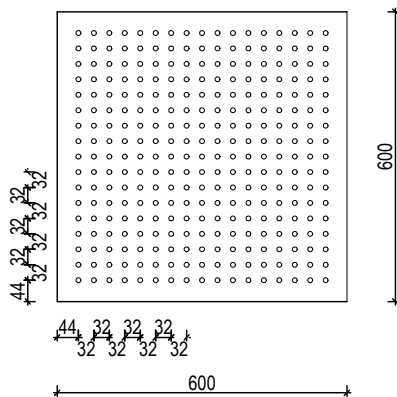

Standard MDF 3600 x 1200mm
Ply / Black MDF 2400 x 1200mm

WALL & CEILING

CEILING TILES

How to specify

EXAMPLE SPECIFICATION: **EH-S8/10-S-PO-BLUE**

PRODUCT	DESIGN	SLOT WIDTH	SUBSTRATE	FINISH	OTHER
EH euroHush	S# Standard C# Custom	/# 8, 10, 12mm	S Standard MDF B Black MDF P Plywood	PR Prefinished PO Polyurethane V Veneer M Magnetic	? Species/colour

COMPLETE YOUR DESIGN WITH **EUROPANEL**
HELPLINE 02 8284 6410 WWW.EUROPANEL.COM.AU

euroHush S9

DESIGN SPECS

europanel
acoustic solutions

OPEN AREA:

8mm Holes 4.6%
10mm Holes 7.2%
12mm Holes 10.4%

ANY PANEL SIZE AVAILABLE UP TO:

Standard MDF 3600 x 1200mm
Ply / Black MDF 2400 x 1200mm

WALL & CEILING

CEILING TILES

How to specify

EXAMPLE SPECIFICATION: **EH-S9/10-S-PO-BLUE**

PRODUCT	DESIGN	SLOT WIDTH	SUBSTRATE	FINISH	OTHER
EH euroHush	S# Standard C# Custom	/# 8, 10, 12mm	S Standard MDF B Black MDF P Plywood	PR Prefinished PO Polyurethane V Veneer M Magnetic	? Species/colour