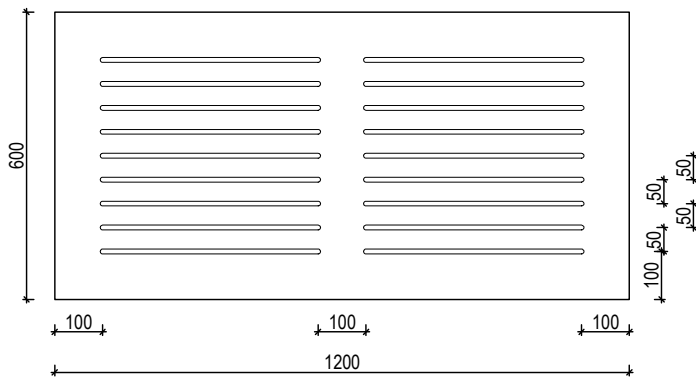

Standard MDF 3600 x 1200mm
Ply / Black MDF 2400 x 1200mm

WALL & CEILING

CEILING TILES

How to specify

EXAMPLE SPECIFICATION: **EH-S2/10-S-PO-BLUE**

PRODUCT	DESIGN	SLOT WIDTH	SUBSTRATE	FINISH	OTHER
EH euroHush	S# Standard C# Custom	/# 8, 10, 12mm	S Standard MDF B Black MDF P Plywood	PR Prefinished PO Polyurethane V Veneer M Magnetic	? Species/colour