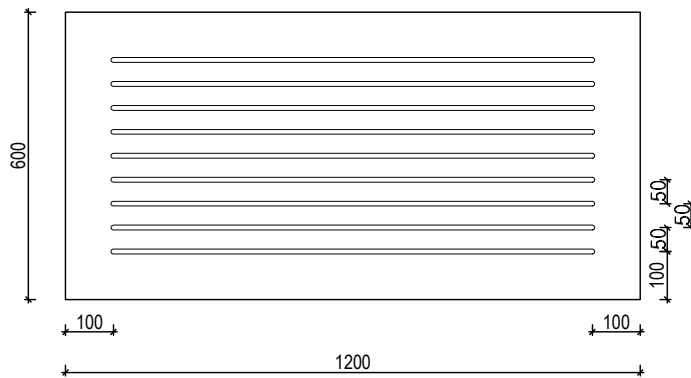

euroHush S1

DESIGN SPECS

europanel
acoustic solutions

OPEN AREA:

8mm Slots 12.6%
10mm Slots 15.7%

ANY PANEL SIZE AVAILABLE UP TO:

Standard MDF 3600 x 1200mm
Ply / Black MDF 2400 x 1200mm

WALL & CEILING

CEILING TILES

How to specify

EXAMPLE SPECIFICATION: **EH-S1/10-S-PO-BLUE**

PRODUCT	DESIGN	SLOT WIDTH	SUBSTRATE	FINISH	OTHER
EH euroHush	S# Standard C# Custom	/# 8, 10, 12mm	S Standard MDF B Black MDF P Plywood	PR Prefinished PO Polyurethane V Veneer M Magnetic	? Species/colour

COMPLETE YOUR DESIGN WITH **EUROPANEL**
HELPLINE 02 8284 6410 WWW.EUROPANEL.COM.AU