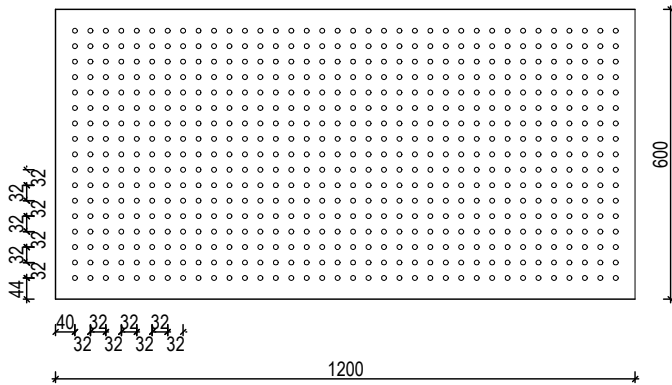

euroHush S9

DESIGN SPECS

europanel
acoustic solutions

OPEN AREA:

8mm Holes 4.6%
10mm Holes 7.2%
12mm Holes 10.4%

ANY PANEL SIZE AVAILABLE UP TO:

Standard MDF 3600 x 1200mm
Ply / Black MDF 2400 x 1200mm

WALL & CEILING

CEILING TILES

How to specify

EXAMPLE SPECIFICATION: **EH-S9/10-S-PO-BLUE**

PRODUCT	DESIGN	SLOT WIDTH	SUBSTRATE	FINISH	OTHER
EH euroHush	S# Standard C# Custom	/# 8, 10, 12mm	S Standard MDF B Black MDF P Plywood	PR Prefinished PO Polyurethane V Veneer M Magnetic	? Species/colour

COMPLETE YOUR DESIGN WITH **EUROPANEL**
HELPLINE 02 8284 6410 WWW.EUROPANEL.COM.AU