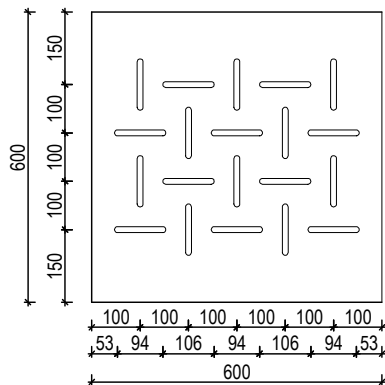

Standard MDF 3600 x 1200mm
Ply / Black MDF 2400 x 1200mm

WALL & CEILING

CEILING TILES

How to specify

EXAMPLE SPECIFICATION: **EH-S8/10-S-PO-BLUE**

PRODUCT	DESIGN	SLOT WIDTH	SUBSTRATE	FINISH	OTHER
EH euroHush	S# Standard C# Custom	/# 8, 10, 12mm	S Standard MDF B Black MDF P Plywood	PR Prefinished PO Polyurethane V Veneer M Magnetic	? Species/colour