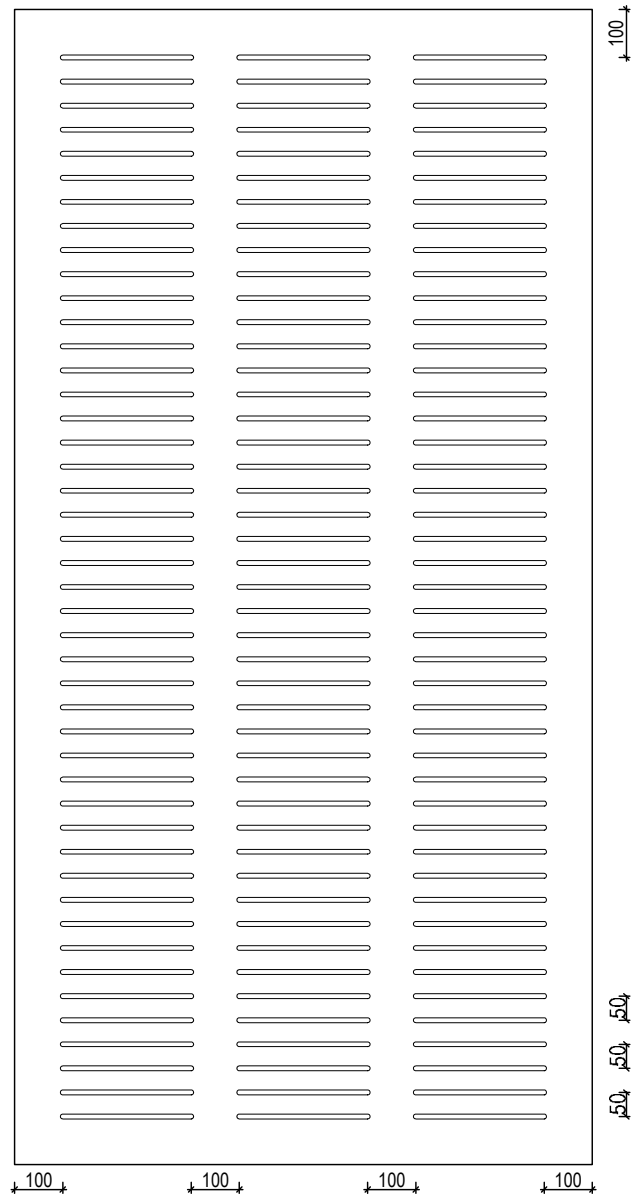

WALL & CEILING

How to specify

EXAMPLE SPECIFICATION: **EH-S3/10-S-PO-BLUE**

PRODUCT	DESIGN	SLOT WIDTH	SUBSTRATE	FINISH	OTHER
EH euroHush	S# Standard C# Custom	/# 8, 10, 12mm	S Standard MDF B Black MDF P Plywood	PR Prefinished PO Polyurethane V Veneer M Magnetic	? Species/colour

COMPLETE YOUR DESIGN WITH **EUROPANEL**
HELPLINE 02 8284 6410 WWW.EUROPANEL.COM.AU