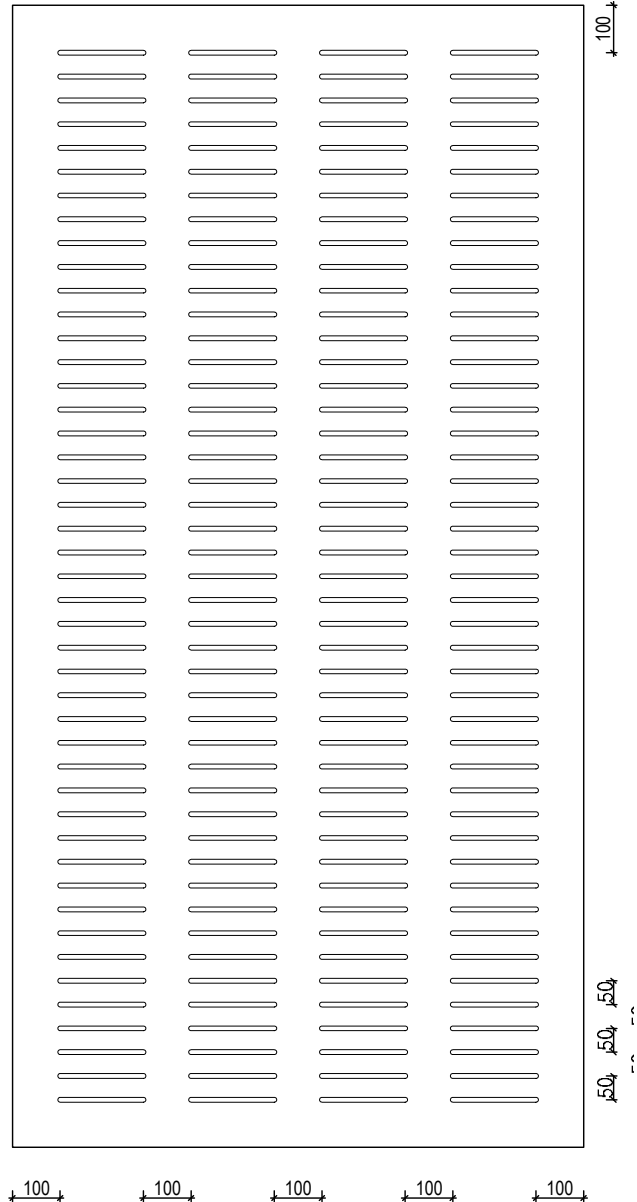

euroHush S4

DESIGN SPECS

europanel
acoustic solutions

OPEN AREA:

8mm Slots 9.1%
10mm Slots 11.4%

ANY PANEL SIZE AVAILABLE UP TO:

Standard MDF 3600 x 1200mm
Ply / Black MDF 2400 x 1200mm

WALL & CEILING

CEILING TILES

How to specify

EXAMPLE SPECIFICATION: **EH-S4/10-S-PO-BLUE**

PRODUCT	DESIGN	SLOT WIDTH	SUBSTRATE	FINISH	OTHER
EH euroHush	S# Standard C# Custom	/# 8, 10, 12mm	S Standard MDF B Black MDF P Plywood	PR Prefinished PO Polyurethane V Veneer M Magnetic	? Species/colour

COMPLETE YOUR DESIGN WITH **EUROPANEL**
HELPLINE 02 8284 6410 WWW.EUROPANEL.COM.AU