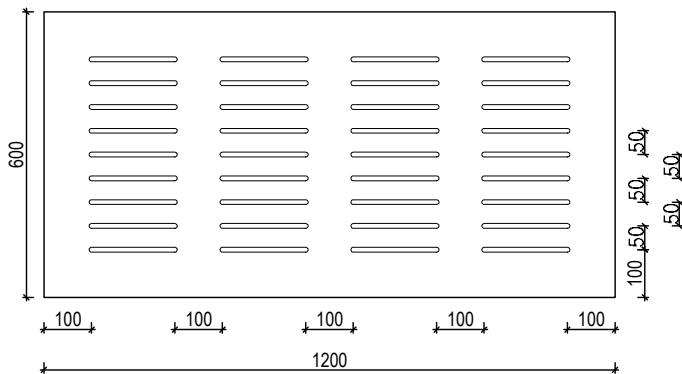

euroHush S4

DESIGN SPECS

europanel
acoustic solutions

OPEN AREA:

8mm Slots 9.1%
10mm Slots 11.4%

ANY PANEL SIZE AVAILABLE UP TO:

Standard MDF 3600 x 1200mm
Ply / Black MDF 2400 x 1200mm

WALL & CEILING

CEILING TILES

How to specify

EXAMPLE SPECIFICATION: **EH-S4/10-S-PO-BLUE**

PRODUCT	DESIGN	SLOT WIDTH	SUBSTRATE	FINISH	OTHER
EH euroHush	S# Standard C# Custom	/# 8, 10, 12mm	S Standard MDF B Black MDF P Plywood	PR Prefinished PO Polyurethane V Veneer M Magnetic	? Species/colour

COMPLETE YOUR DESIGN WITH **EUROPANEL**
HELPLINE 02 8284 6410 WWW.EUROPANEL.COM.AU