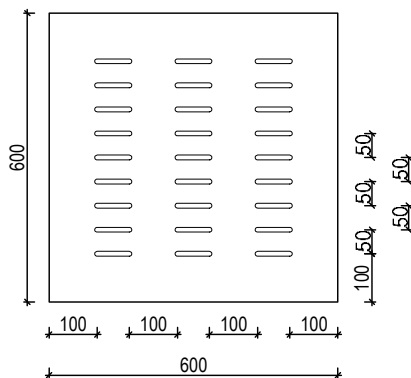

euroHush S3

DESIGN SPECS

europanel
acoustic solutions

OPEN AREA:

8mm Slots 10.3%
10mm Slots 12.9%

ANY PANEL SIZE AVAILABLE UP TO:

Standard MDF 3600 x 1200mm
Ply / Black MDF 2400 x 1200mm

CEILING TILES