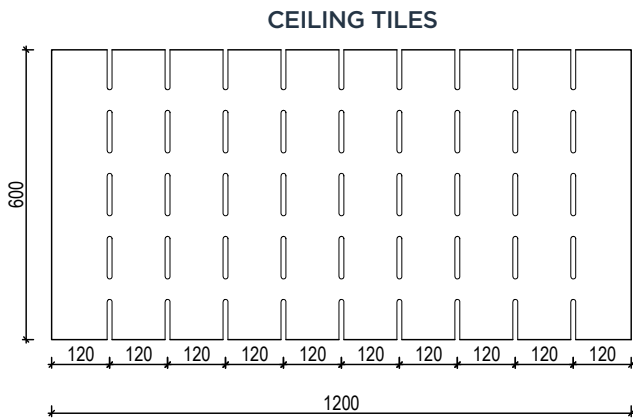

euroHush S7

DESIGN SPECS

europanel
acoustic solutions

OPEN AREA:

8mm Slots 3.8%
10mm Slots 4.8%

ANY PANEL SIZE AVAILABLE UP TO:

Standard MDF 3600 x 1200mm
Ply / Black MDF 2400 x 1200mm

WALL & CEILING

How to specify

EXAMPLE SPECIFICATION: **EH-S7/10-S-PO-BLUE**

PRODUCT	DESIGN	SLOT WIDTH	SUBSTRATE	FINISH	OTHER
EH euroHush	S# Standard C# Custom	/# 8, 10, 12mm	S Standard MDF B Black MDF P Plywood	PR Prefinished PO Polyurethane V Veneer M Magnetic	? Species/colour

COMPLETE YOUR DESIGN WITH **EUROPANEL**
HELPLINE 02 8284 6410 WWW.EUROPANEL.COM.AU